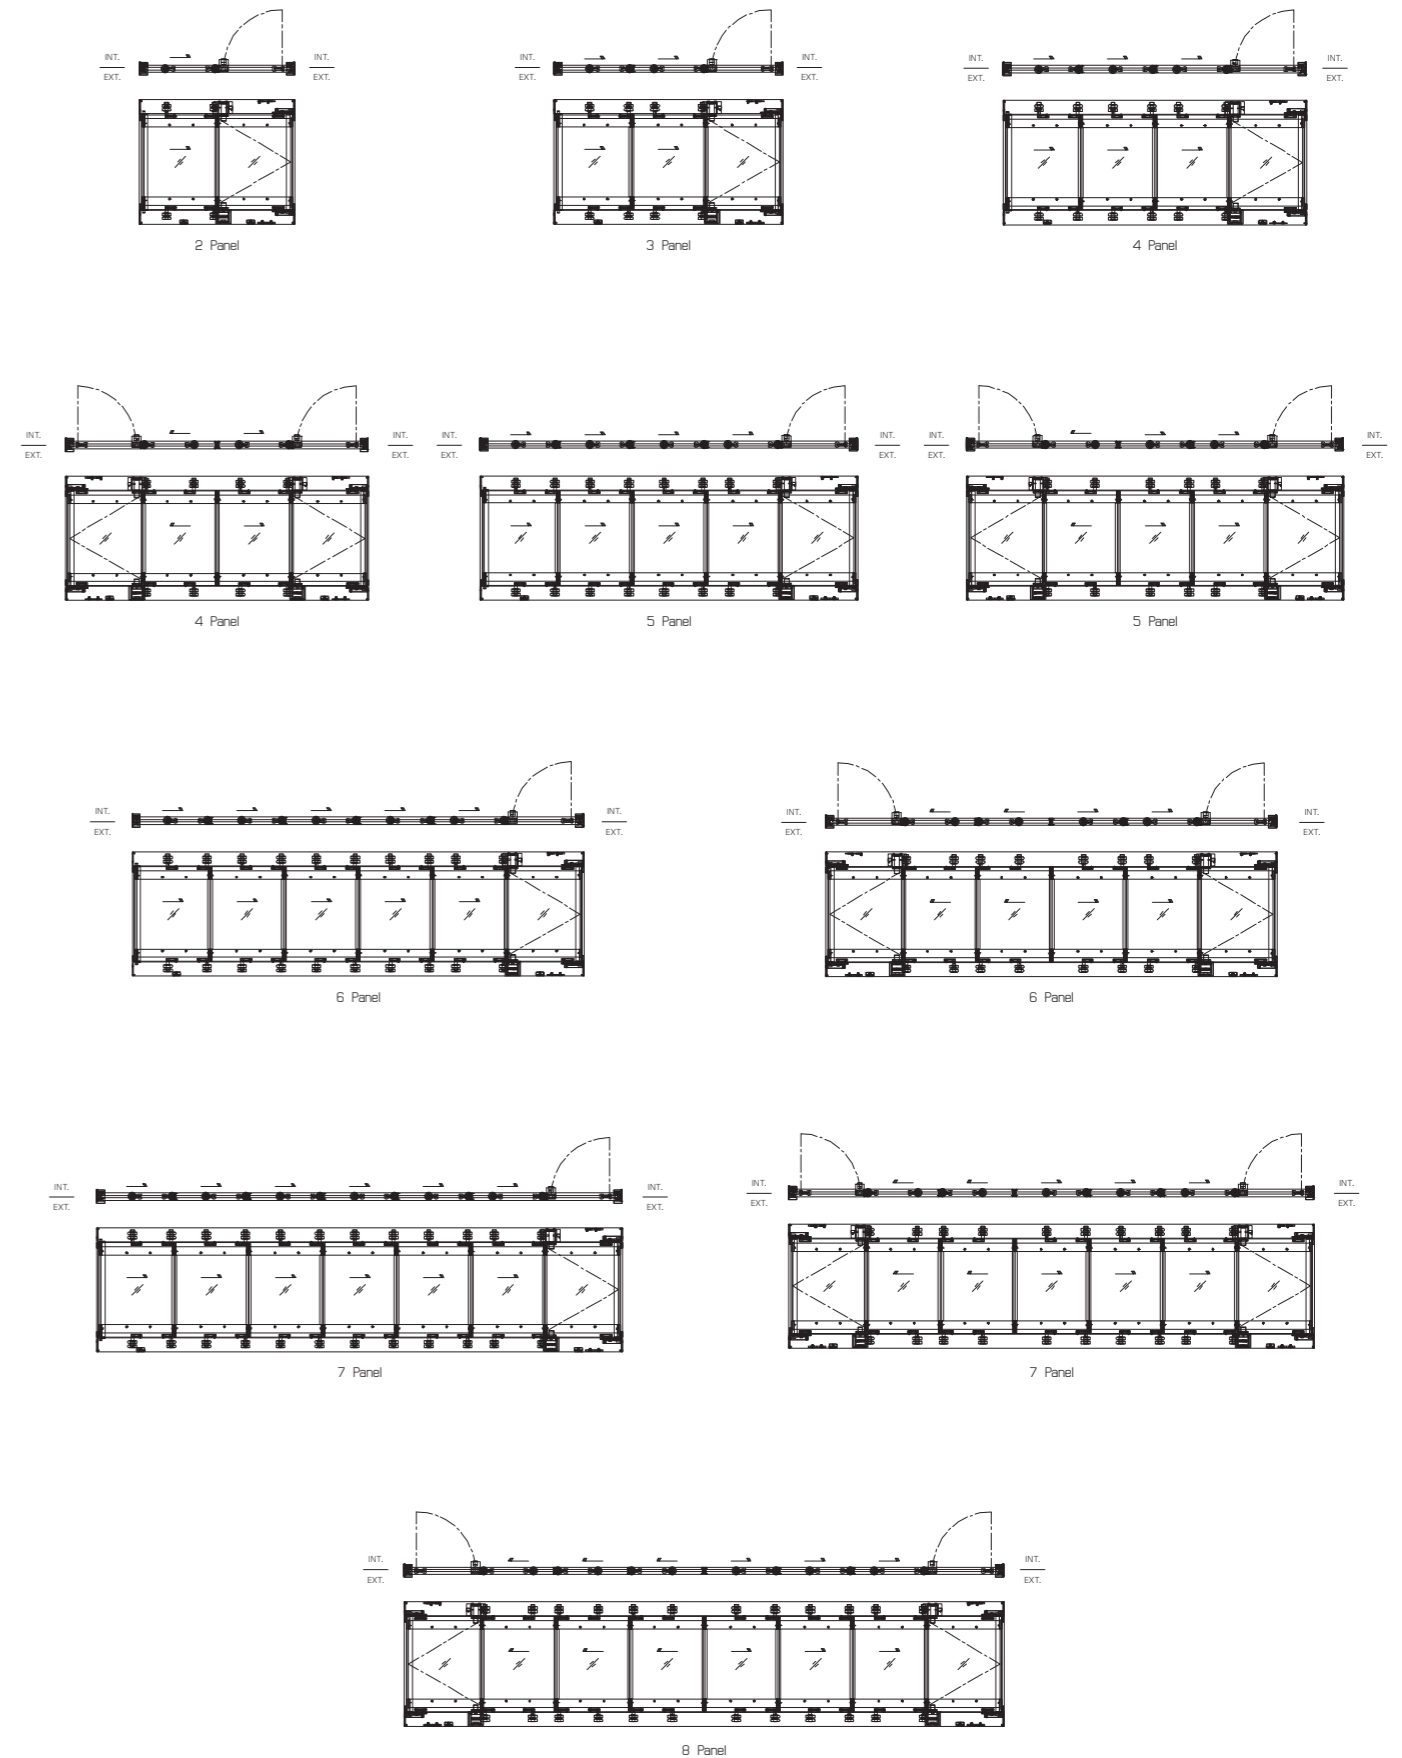

DESIGN OPTIONS NEX GEN BF