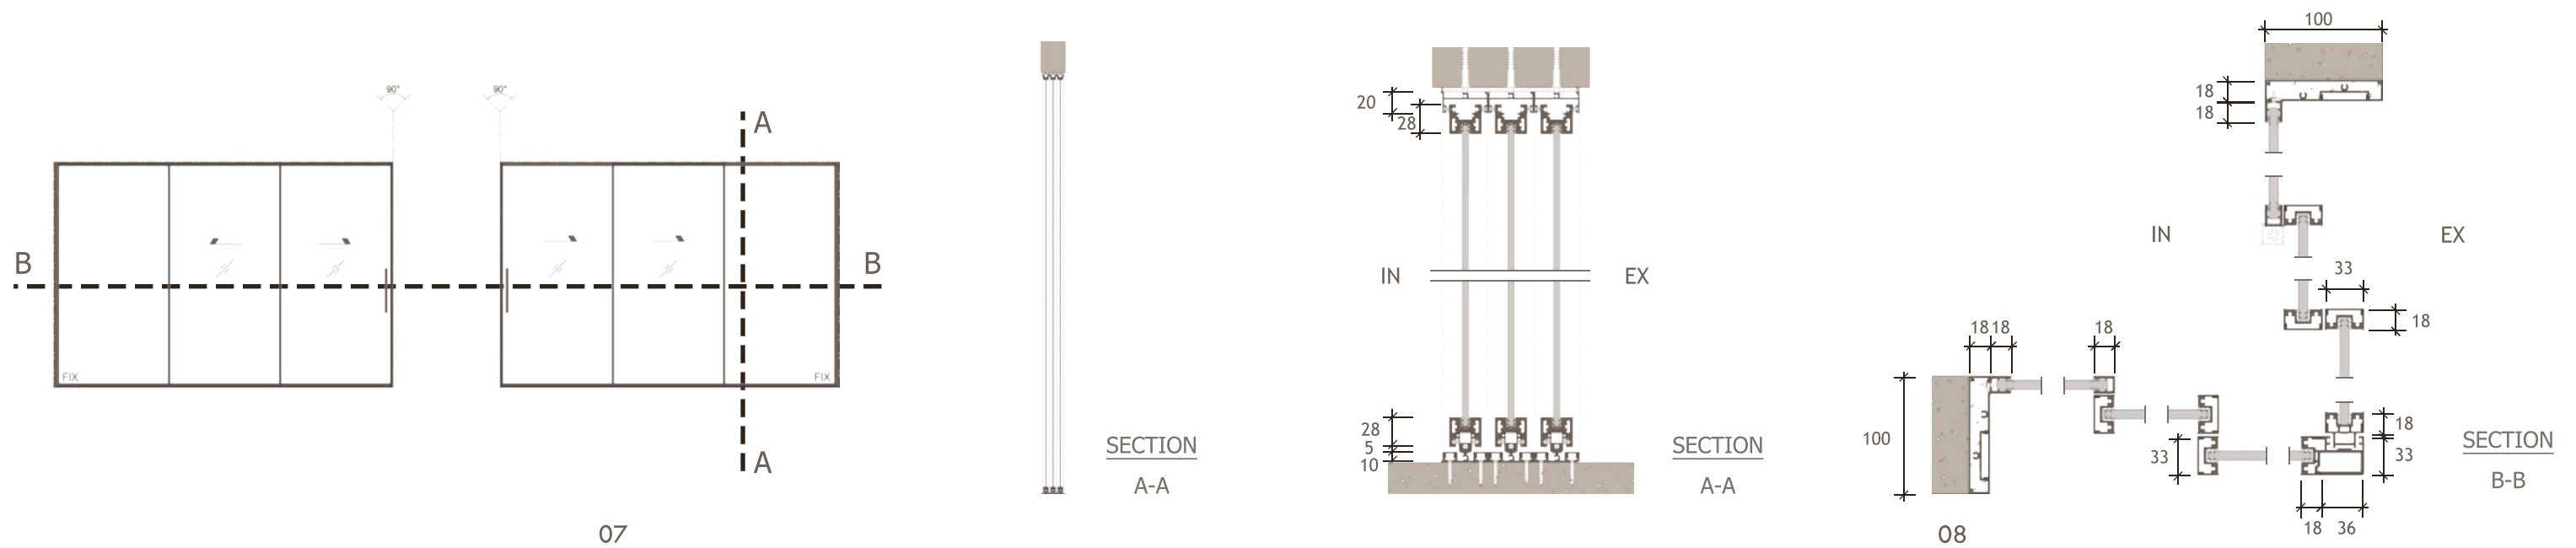

Explore Our Product

SLIDING

MAX PANEL HEIGHT	2700	MM.
MAX PANEL WIDTH	1000	MM.

GLIDING

MAX PANEL HEIGHT	2400	MM.
MAX PANEL WIDTH	1000	MM.

Configurations

MINIMALIST
SLIDING

MINIMALIST GLIDING

SECTION
A-A

SECTION
A-A

SECTION
B-B

CORNER SLIDING
MINIMALIST

KLOSET
MINIMALIST

SLIDING

- 10 years guarantee powder coating

GLIDING