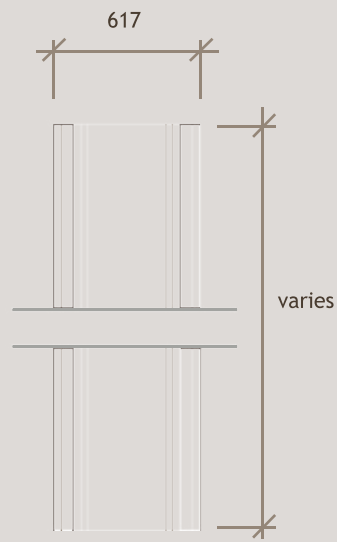

Explore Our Product

SLIDING

MAX PANEL HEIGHT	2700	MM.
MAX PANEL WIDTH	1000	MM.

GLIDING

MAX PANEL HEIGHT	2400	MM.
MAX PANEL WIDTH	1000	MM.

Configurations

MINIMALIST
SLIDING

MINIMALIST GLIDING

- Soft Close
- Telescopic
- Backed by the AB&W warranty 1 year moving parts , 2 years non moving parts

SQUARE HANDLE

TOP

FRONT

SIDE

I HANDLE

TOP

FRONT

SIDE

FIN HANDLE

BACK

FRONT

SIDE