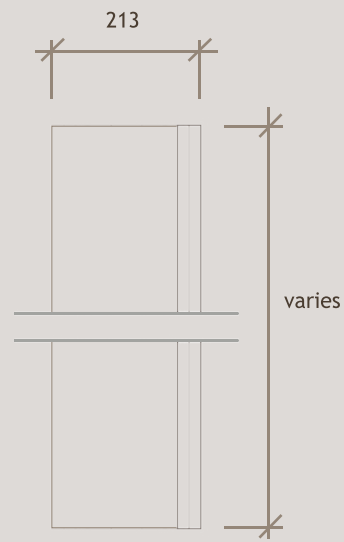

Explore Our Product

SLIDING

MAX PANEL HEIGHT	2700	MM.
MAX PANEL WIDTH	1000	MM.

GLIDING

MAX PANEL HEIGHT	2400	MM.
MAX PANEL WIDTH	1000	MM.

Configurations

MINIMALIST
SLIDING

MINIMALIST GLIDING

SIDE

FIN HANDLE

BACK

FRONT

SIDE