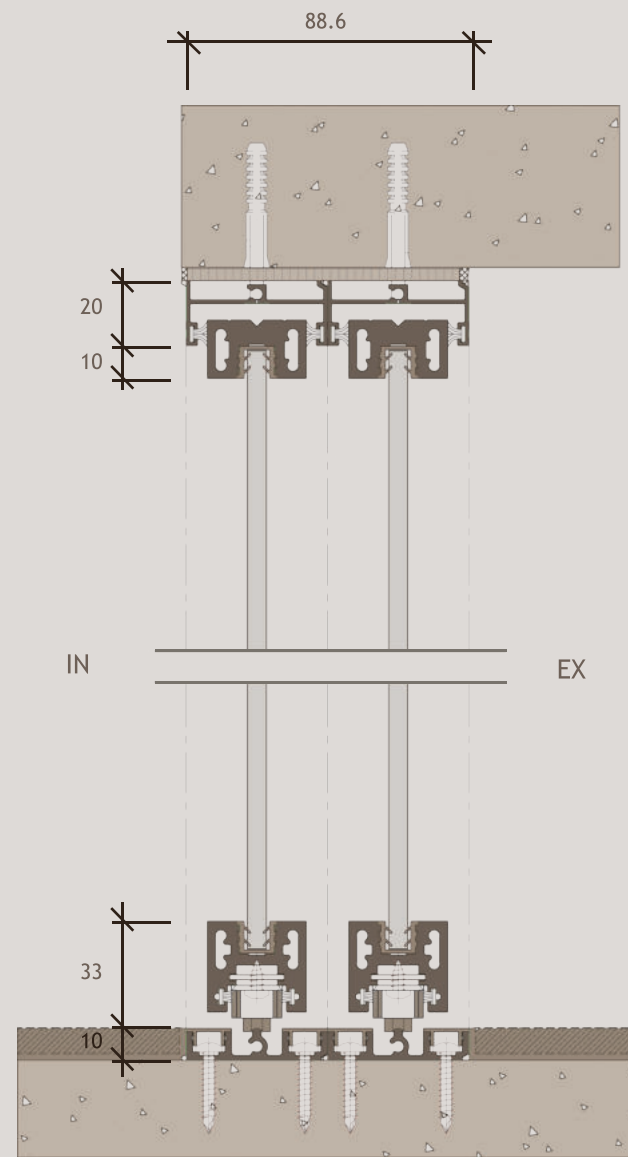

Explore Our Product

SLIDING

MAX PANEL HEIGHT	2700	MM.
MAX PANEL WIDTH	1000	MM.

GLIDING

MAX PANEL HEIGHT	2400	MM.
MAX PANEL WIDTH	1000	MM.

Configurations

MINIMALIST
SLIDING

MINIMALIST GLIDING

SECTION
A-A

SECTION
A-A

SECTION
B-B

CORNER SLIDING
MINIMALIST

KLOSET
MINIMALIST

SLIDING

- 10 years guarantee powder coating

GLIDING

- Soft Close
- Telescopic
- Backed by the AB&W warranty 1 year moving parts , 2 years non moving parts

SQUARE HANDLE

TOP

FRONT

SIDE

I HANDLE

TOP

FRONT

SIDE

FIN HANDLE

BACK

FRONT

SIDE