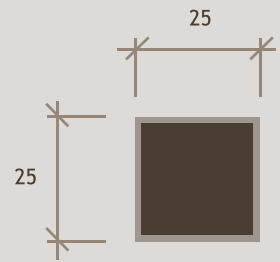

I HANDLE

TOP