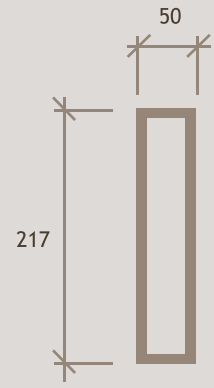

SQUARE HANDLE

TOP

FRONT