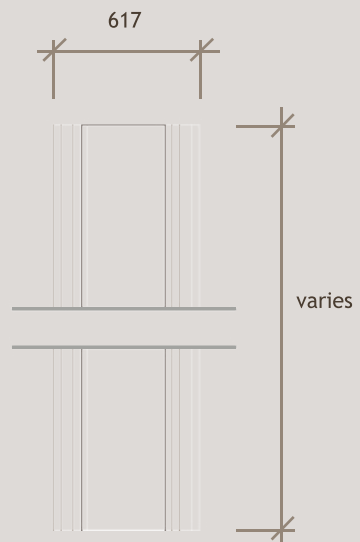

Explore Our Product

SLIDING

MAX PANEL HEIGHT	2700	MM.
MAX PANEL WIDTH	1000	MM.

GLIDING

MAX PANEL HEIGHT	2400	MM.
MAX PANEL WIDTH	1000	MM.

Configurations

MINIMALIST
SLIDING

MINIMALIST GLIDING

- Soft Close
- Telescopic
- Backed by the AB&W warranty 1 year moving parts , 2 years non moving parts

SQUARE HANDLE

TOP

FRONT

SIDE

I HANDLE

TOP

FRONT

SIDE

FIN HANDLE

BACK

FRONT

SIDE