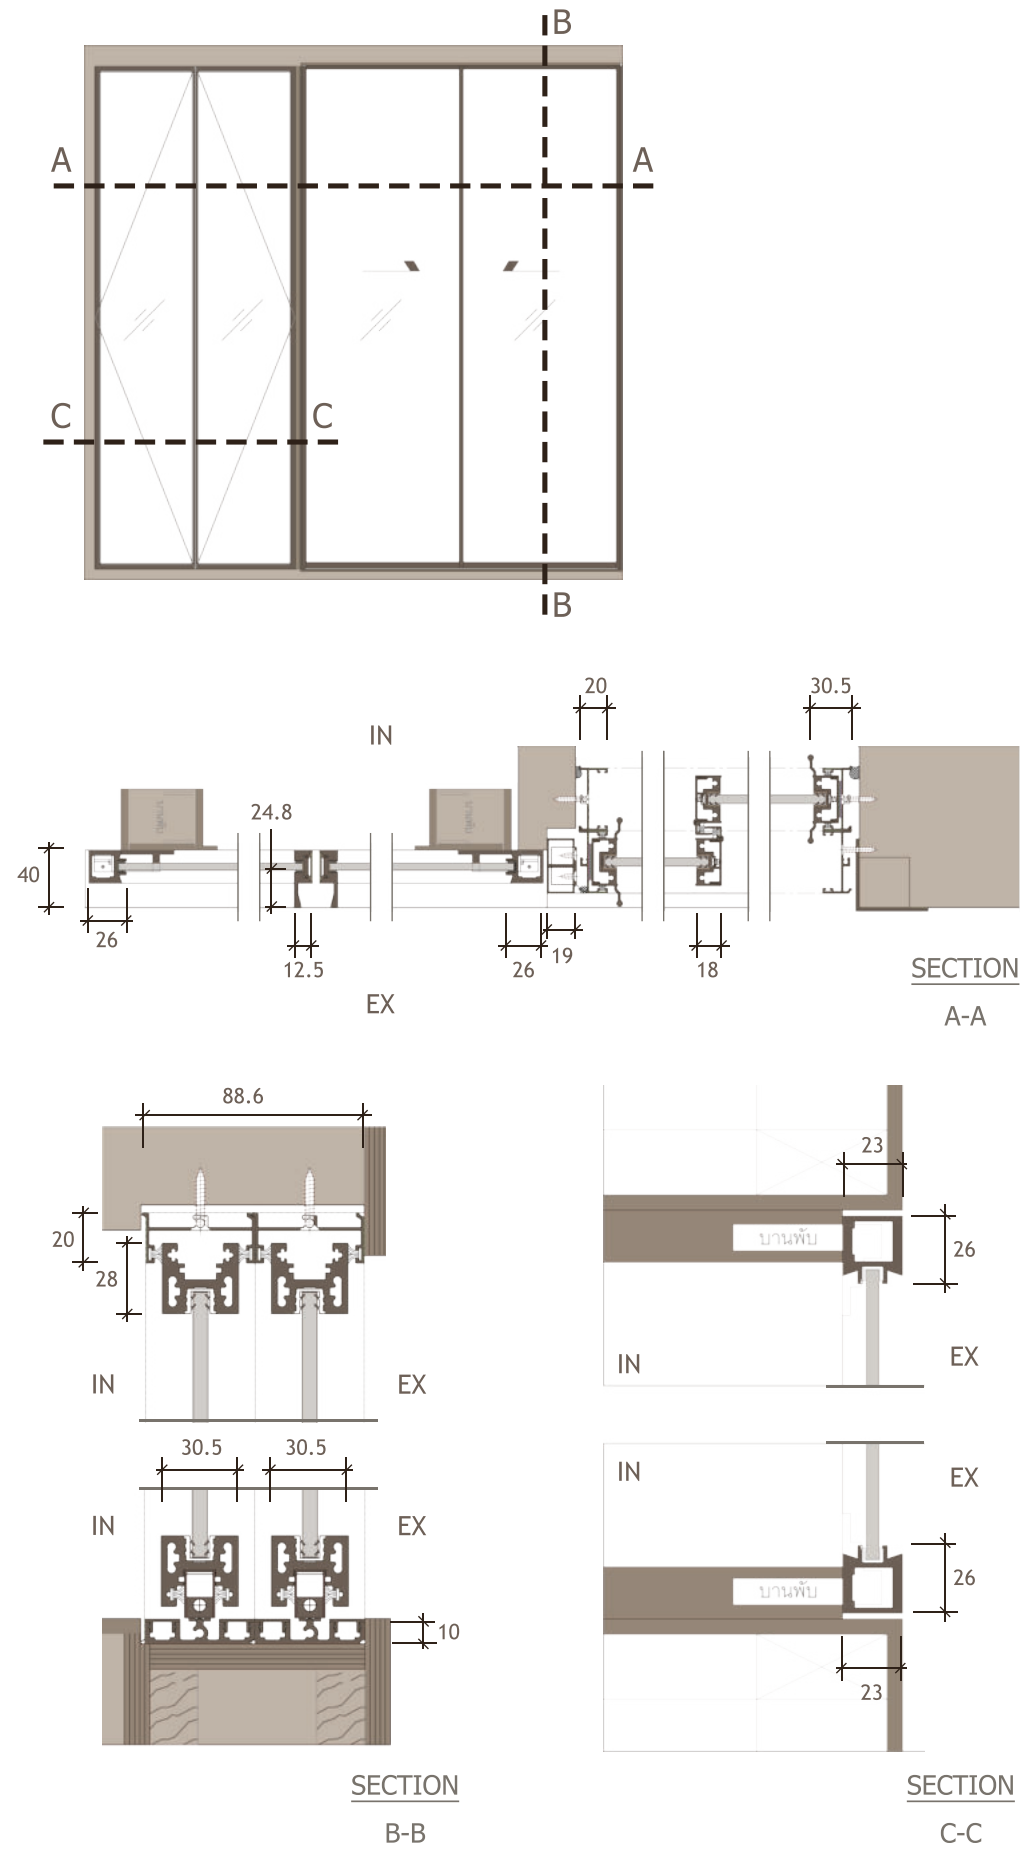

Explore Our Product

SLIDING

MAX PANEL HEIGHT	2700	MM.
MAX PANEL WIDTH	1000	MM.

GLIDING

MAX PANEL HEIGHT	2400	MM.
MAX PANEL WIDTH	1000	MM.

Configurations

MINIMALIST
SLIDING

MINIMALIST GLIDING

SECTION
A-A

SECTION
A-A

SECTION
B-B

CORNER SLIDING
MINIMALIST

KLOSET
MINIMALIST

SLIDING

- 10 years guarantee powder coating

GLIDING