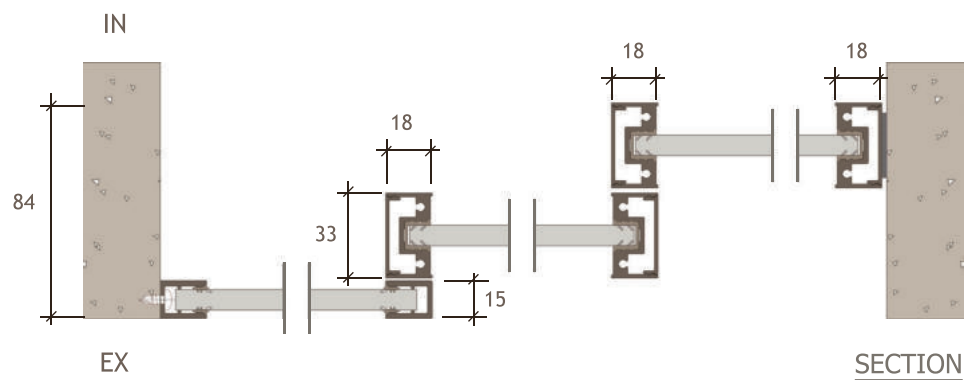

Explore Our Product

SLIDING

MAX PANEL HEIGHT	2700	MM.
MAX PANEL WIDTH	1000	MM.

GLIDING

MAX PANEL HEIGHT	2400	MM.
MAX PANEL WIDTH	1000	MM.

Configurations

MINIMALIST
SLIDING

MINIMALIST GLIDING

SECTION
A-A

SECTION
A-A

SECTION
B-B

CORNER SLIDING
MINIMALIST

KLOSET
MINIMALIST

SLIDING

- 10 years guarantee powder coating

GLIDING