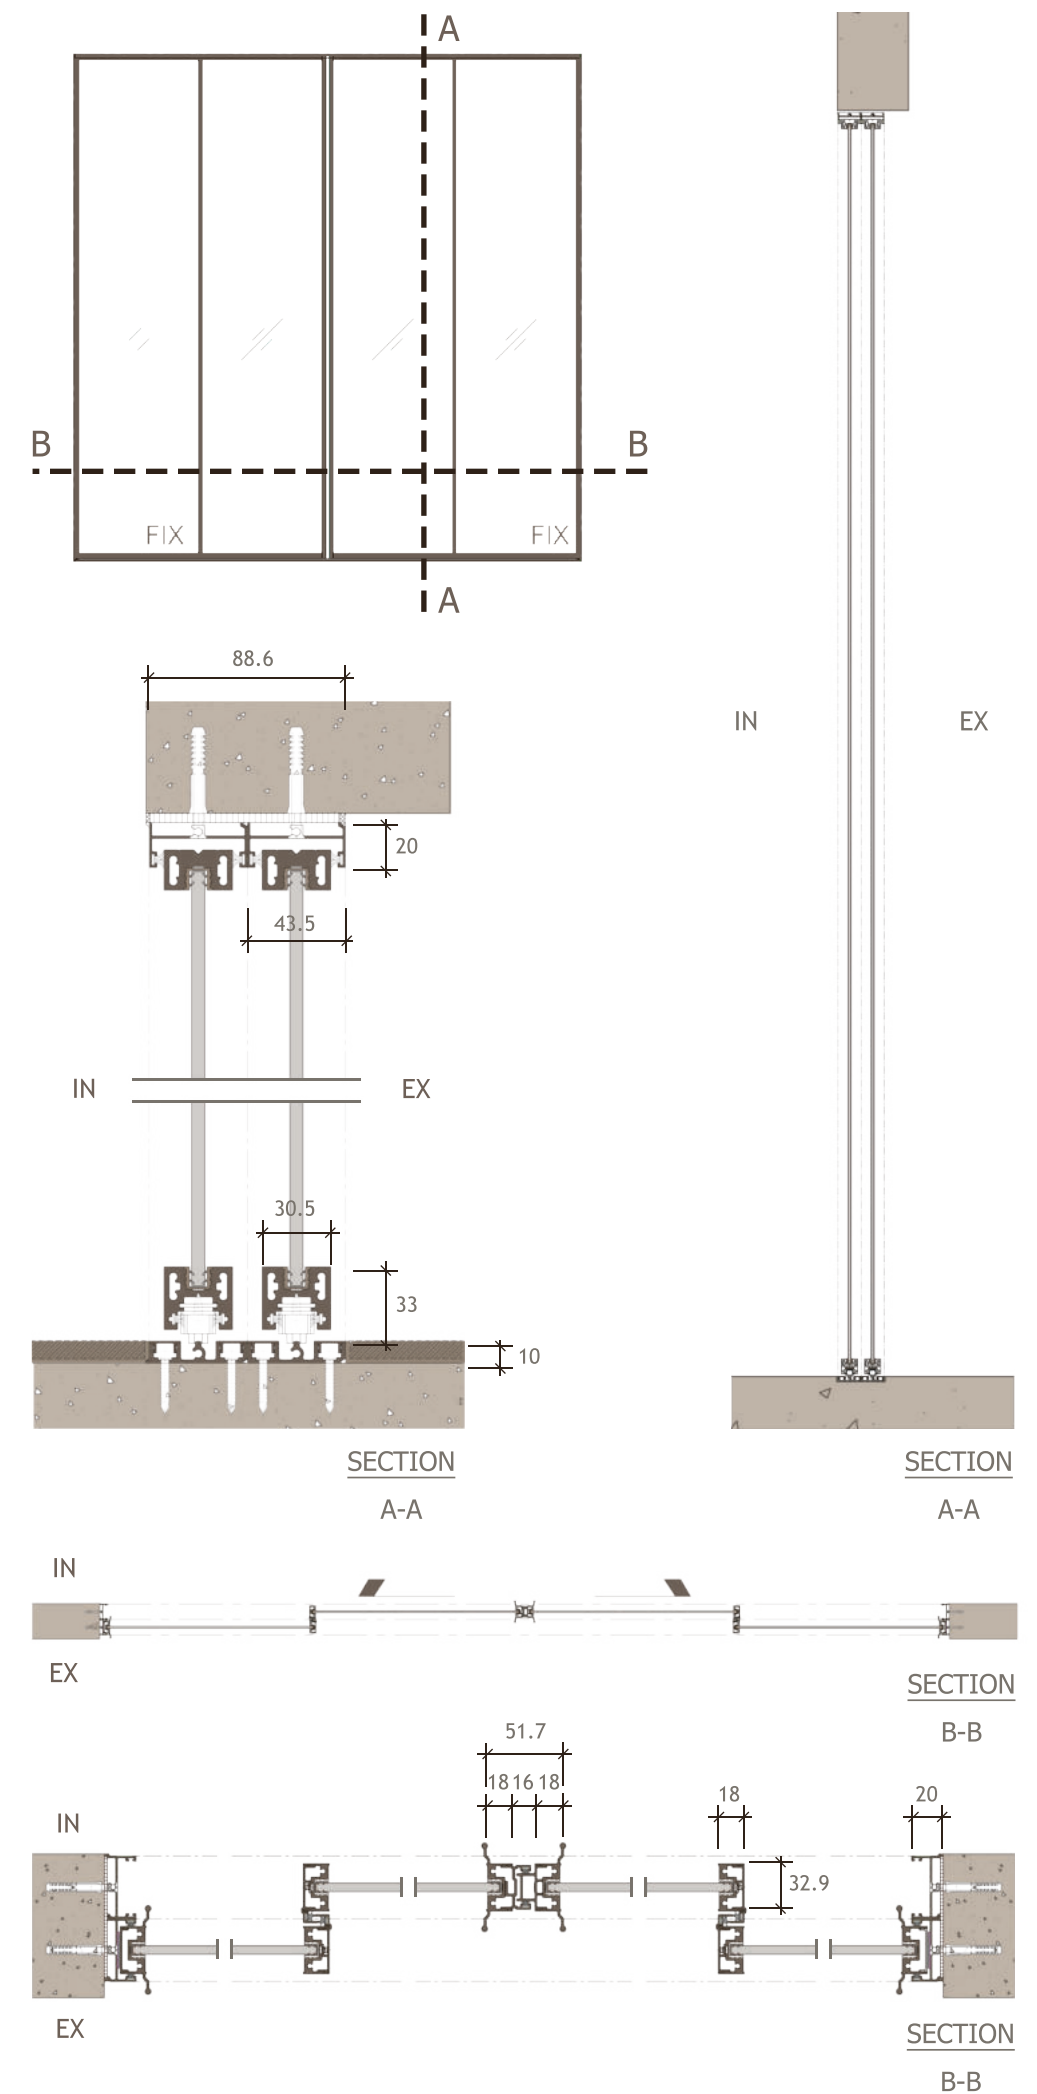

Explore Our Product

SLIDING

MAX PANEL HEIGHT	2700	MM.
MAX PANEL WIDTH	1000	MM.

GLIDING

MAX PANEL HEIGHT	2400	MM.
MAX PANEL WIDTH	1000	MM.

Configurations

MINIMALIST
SLIDING

MINIMALIST GLIDING