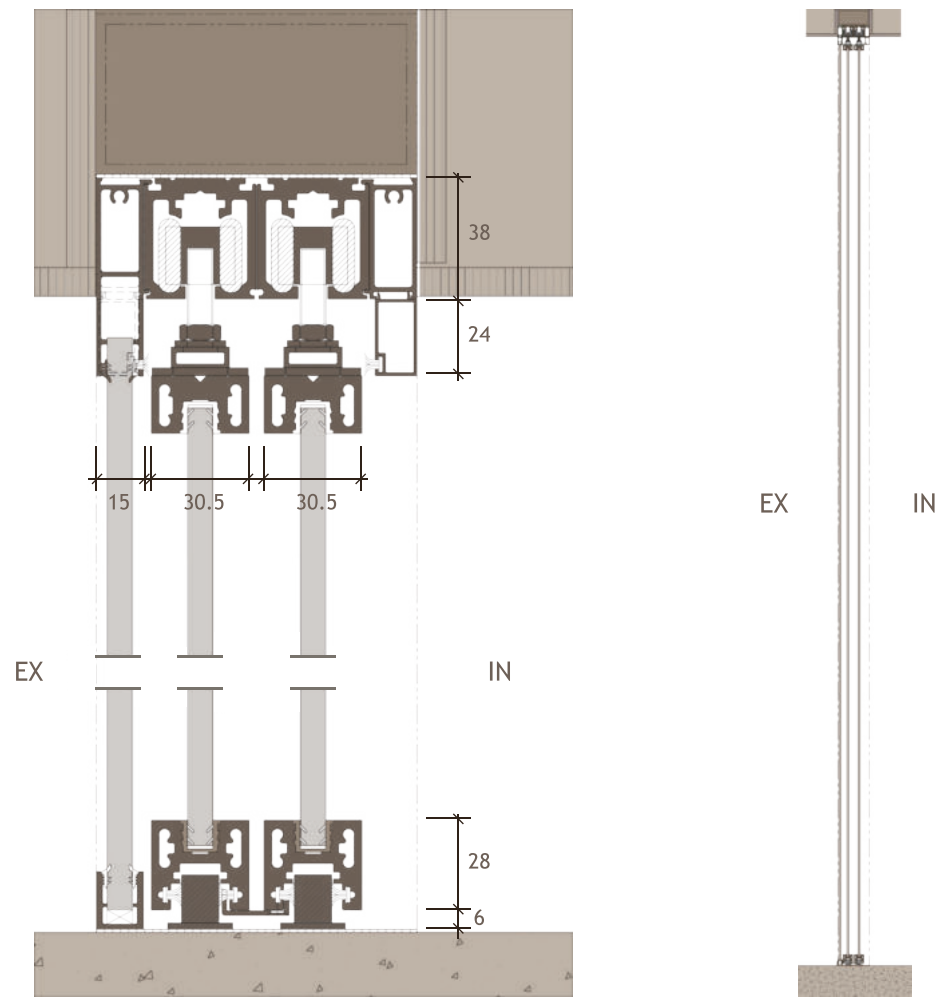

Explore Our Product

SLIDING

MAX PANEL HEIGHT	2700	MM.
MAX PANEL WIDTH	1000	MM.

GLIDING

MAX PANEL HEIGHT	2400	MM.
MAX PANEL WIDTH	1000	MM.

Configurations

MINIMALIST
SLIDING

MINIMALIST GLIDING

SECTION
A-A

SECTION
A-A

SECTION
B-B

CORNER SLIDING
MINIMALIST

KLOSET
MINIMALIST

SLIDING

- 10 years guarantee powder coating

GLIDING