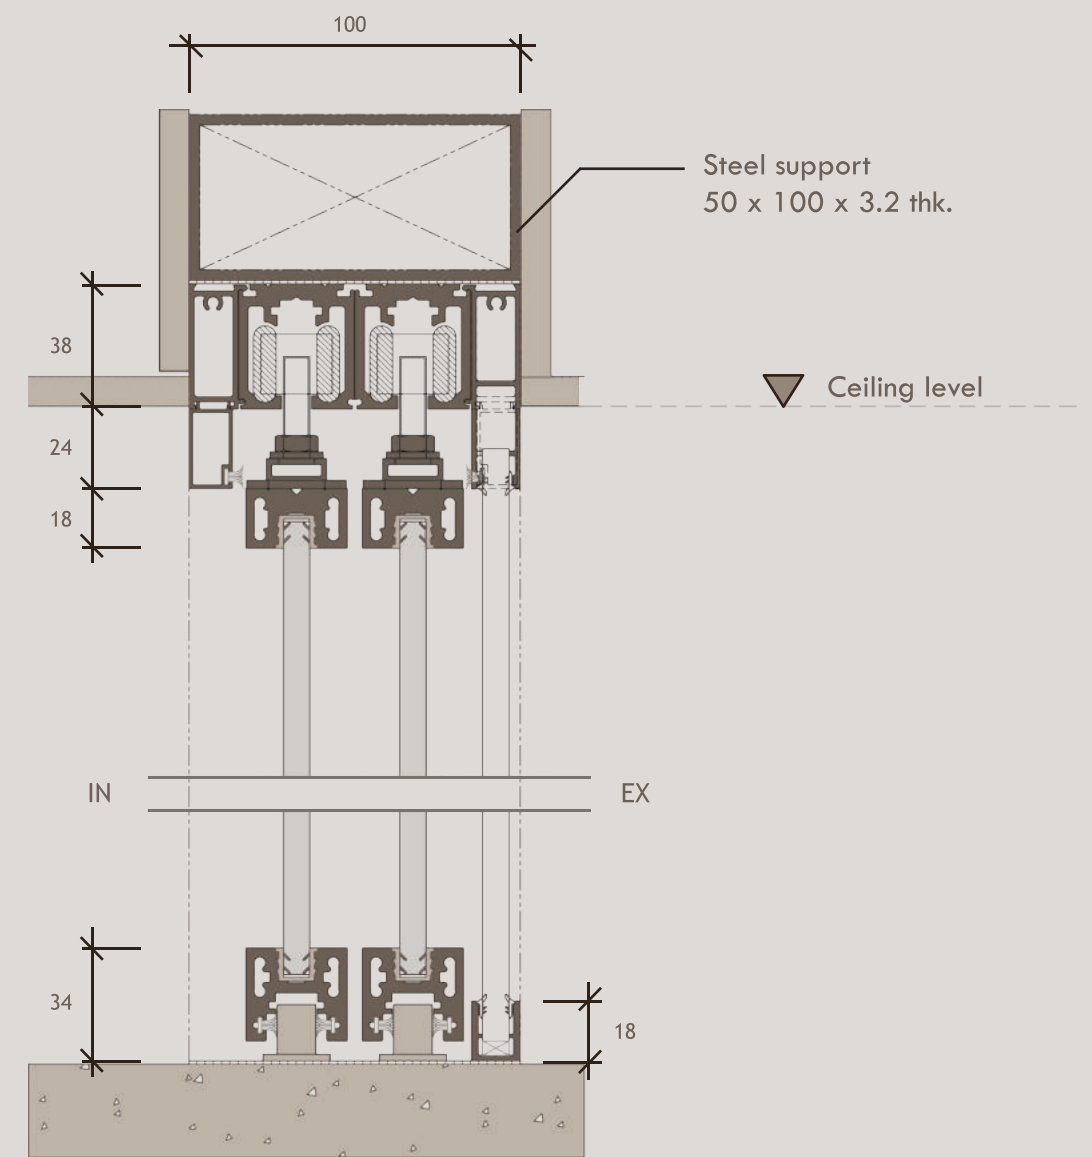

Explore Our Product

SLIDING

MAX PANEL HEIGHT	2700	MM.
MAX PANEL WIDTH	1000	MM.

GLIDING

MAX PANEL HEIGHT	2400	MM.
MAX PANEL WIDTH	1000	MM.

Configurations

MINIMALIST
SLIDING

MINIMALIST GLIDING

SECTION
A-A

SECTION
A-A

SECTION
B-B

CORNER SLIDING
MINIMALIST

KLOSET
MINIMALIST

SLIDING

- 10 years guarantee powder coating

GLIDING