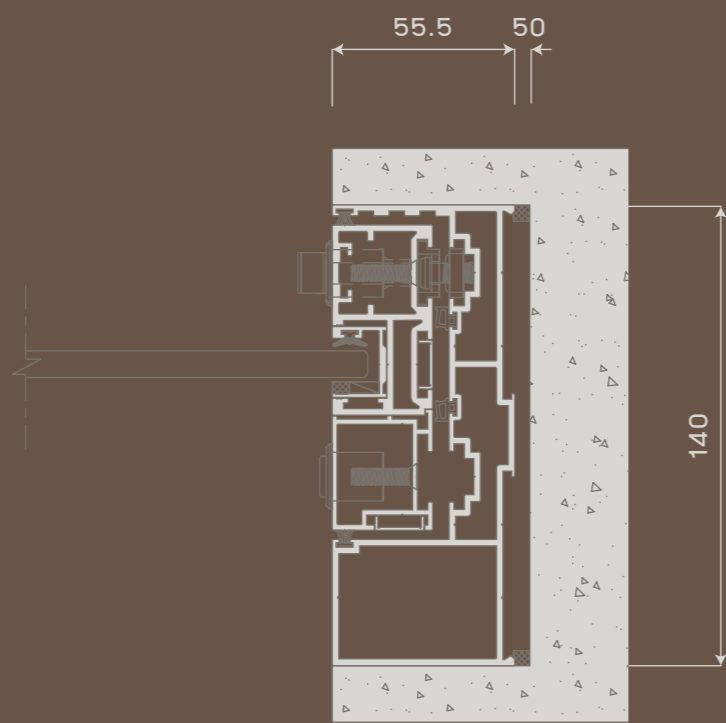

Invisible Sash

Hidden in Aluminium Frame

“ PANORAMA LITE ”

When MINIMALIST meets WINDOW

The design concept is inspired by architects & home owners who want uninterrupted view & lights into their homes.

As for style , Panorama Lite will give you a "MINIMAL" character. Giving your home a unique elegance.