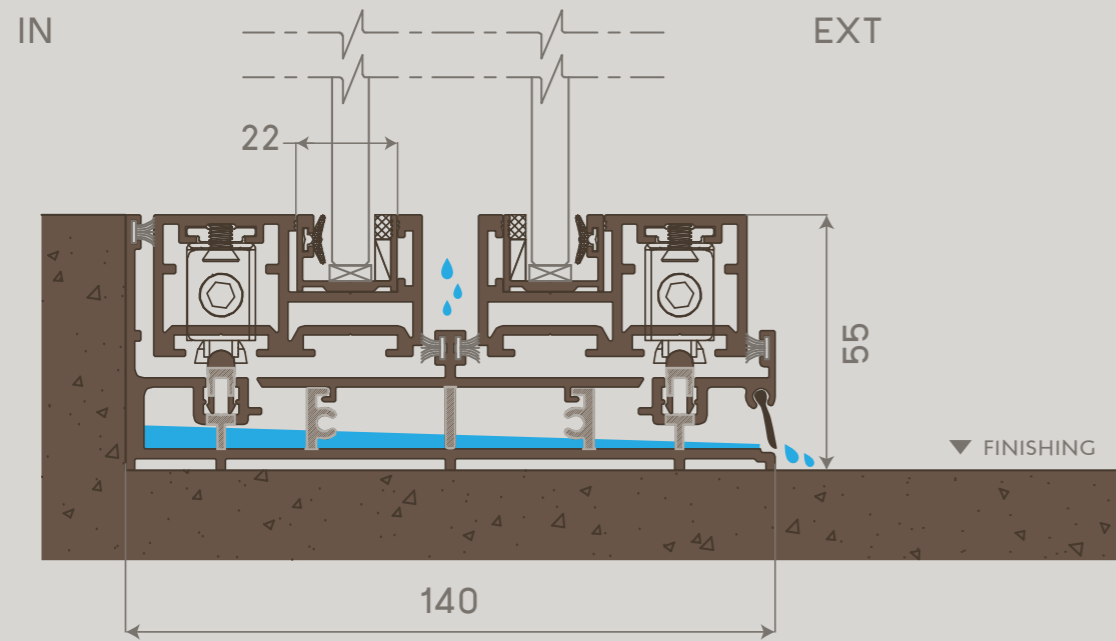

- Water proof adapter
- Slim design

Max Width 2,000 mm

Hidden Handrails
Detail

Max Height
3,000 mm

Invisible Sash
Hidden in
Aluminium Frame

Slim 30 mm

DRAIN SYSTEM DETAIL

Our superior engineering sill prevent weather intrusion.
The sliding rail can be intergrated in the floor.

" A seamless transition from indoor to outdoor "

Optional low sill is available. It's designed to lie flush against surrounding floor.

Exterior Sill Prevents

HIDDEN FRAME

Interior Low Sill Option

Low Sill 15 mm Height