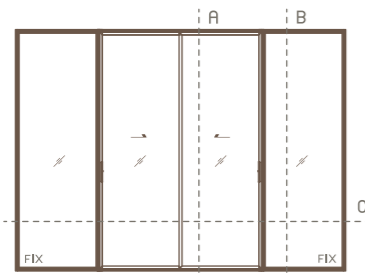

LITE SLIDING DOOR + FIX