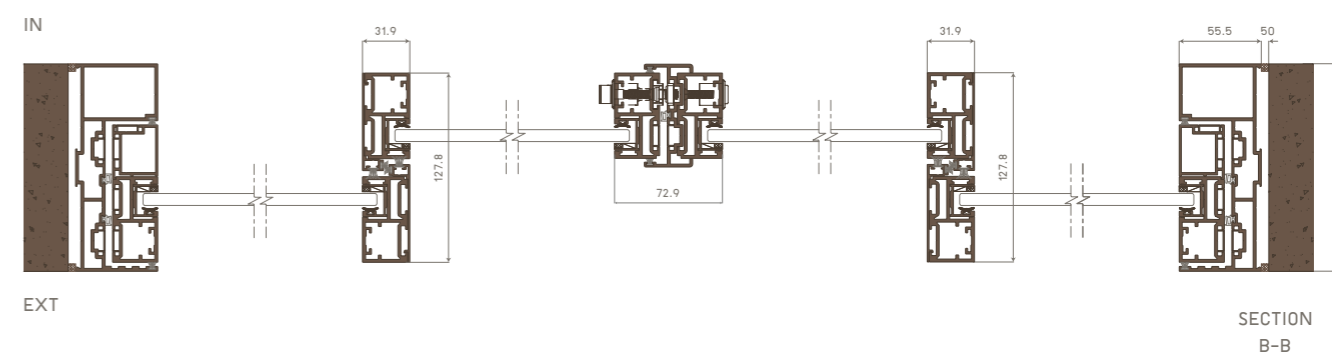

Max Panel Height	3,000	mm
Max Panel Width	2,000	mm
Max Load	250	Kg/Panel
Thickness Glass Max	6-20	mm

Win Resistance
1,600 Pa

Water Tightness
240 Pa

Air Tightness
300 Pa

CONTENT

EXPLORE OUR PRODUCT	02
LITE SLIDING DOORS (for exterior)	03
LITE SLIDING DOORS (for interior)	04
LITE SLIDING DOORS (4 panel)	05-06
LITE CORNER SLIDING DOORS	07-08
LITE SLIDING DOORS + FIX	09-10
IDENTITY DETAIL OF PRODUCT	11-12
INVISIBLE SASH DETAIL	13

CONFIGURATIONS

LITE SLIDING DOOR

(for exterior)

LITE SLIDING DOOR

(for interior)

LITE SLIDING DOOR
(4 Panel)

05

EXPAND YOUR VIEW WITH
"PANORAMA LITE"

- Water proof adapter
- Slim design

Max Width 2,000 mm

Hidden Handrails
Detail

Max Height
3,000 mm

Invisible Sash
Hidden in
Aluminium Frame

Slim 30 mm

DRAIN SYSTEM DETAIL

Our superior engineering sill prevent weather intrusion.
The sliding rail can be intergrated in the floor.