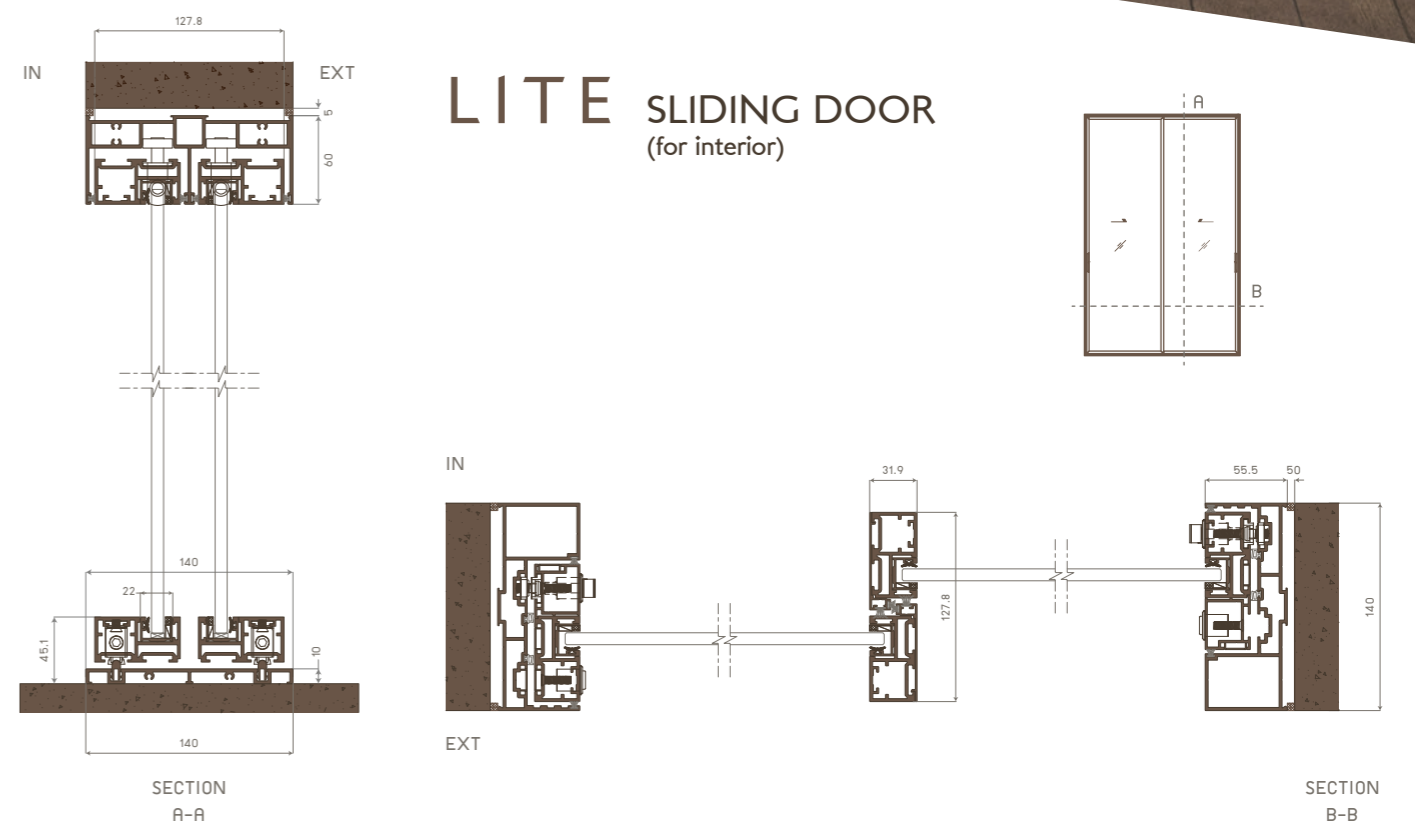

Max Panel Height	3,000	mm
Max Panel Width	2,000	mm
Max Load	250	Kg/Panel
Thickness Glass Max	6-20	mm

Win Resistance
1,600 Pa

Water Tightness
240 Pa

Air Tightness
300 Pa

CONTENT

EXPLORE OUR PRODUCT	02
LITE SLIDING DOORS (for exterior)	03
LITE SLIDING DOORS (for interior)	04
LITE SLIDING DOORS (4 panel)	05-06
LITE CORNER SLIDING DOORS	07-08
LITE SLIDING DOORS + FIX	09-10
IDENTITY DETAIL OF PRODUCT	11-12
INVISIBLE SASH DETAIL	13

CONFIGURATIONS

LITE SLIDING DOOR

(for exterior)

LITE SLIDING DOOR

(for interior)

LITE SLIDING DOOR
(4 Panel)

05

EXPAND YOUR VIEW WITH
"PANORAMA LITE"

- Water proof adapter
- Slim design

Max Width 2,000 mm

Hidden Handrails
Detail

Max Height
3,000 mm

Invisible Sash
Hidden in
Aluminium Frame

Slim 30 mm

DRAIN SYSTEM DETAIL

Our superior engineering sill prevent weather intrusion.
The sliding rail can be intergrated in the floor.

" A seamless transition from indoor to outdoor "

Optional low sill is available. It's designed to lie flush against surrounding floor.

Exterior Sill Prevents

HIDDEN FRAME

Interior Low Sill Option

Low Sill 15 mm Height