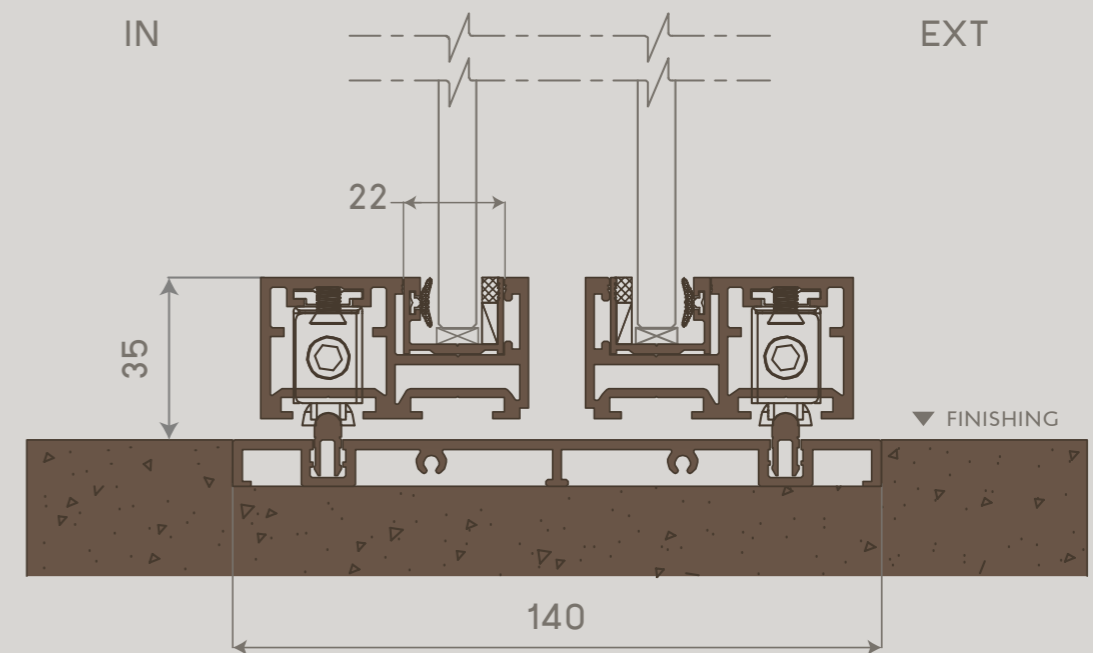

1. 10 years guarantee powder coating
2. Temper , Energy , SGP glass optional
3. Flush lockable hardware
4. Backed by the AB&W warranty 1 year moving parts , 2 years non moving parts