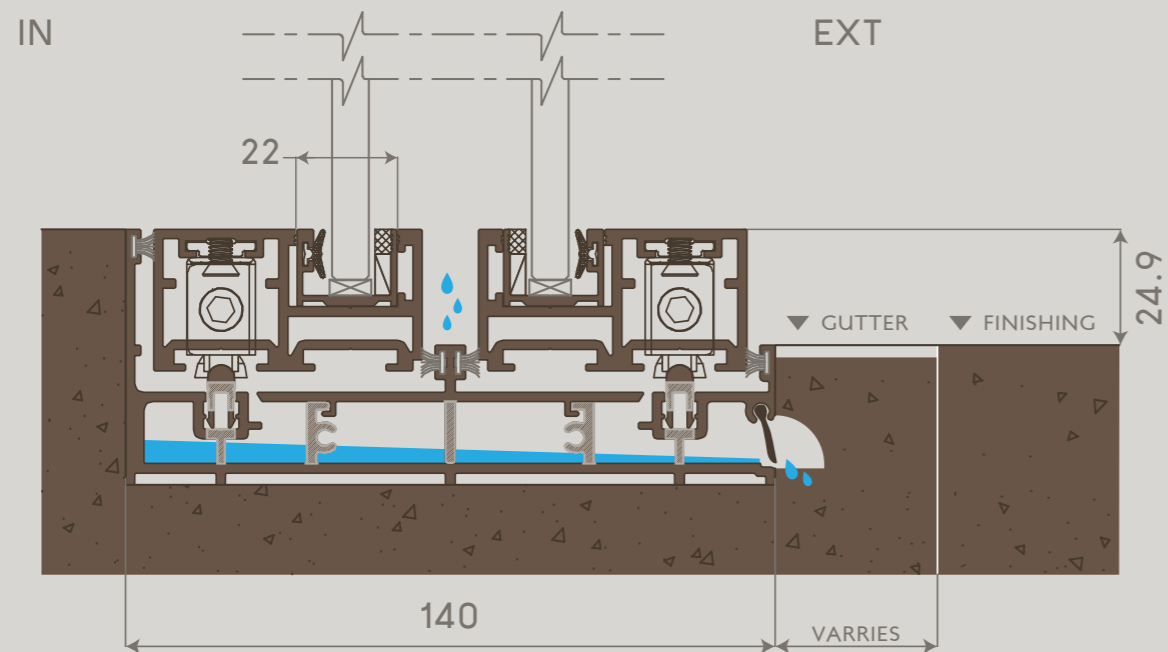

- Water proof adapter
- Slim design

Max Width 2,000 mm

Hidden Handrails
Detail

Max Height
3,000 mm

Invisible Sash
Hidden in
Aluminium Frame

Slim 30 mm

DRAIN SYSTEM DETAIL

Our superior engineering sill prevent weather intrusion.
The sliding rail can be intergrated in the floor.

" A seamless transition from indoor to outdoor "

Optional low sill is available. It's designed to lie flush against surrounding floor.

Exterior Sill Prevents

HIDDEN FRAME

Interior Low Sill Option

Low Sill 15 mm Height