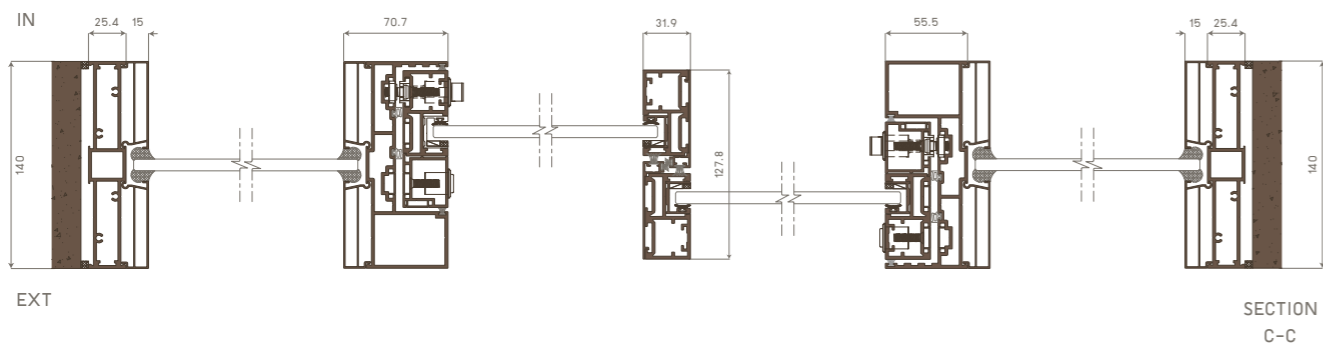

LITE SLIDING DOOR + FIX