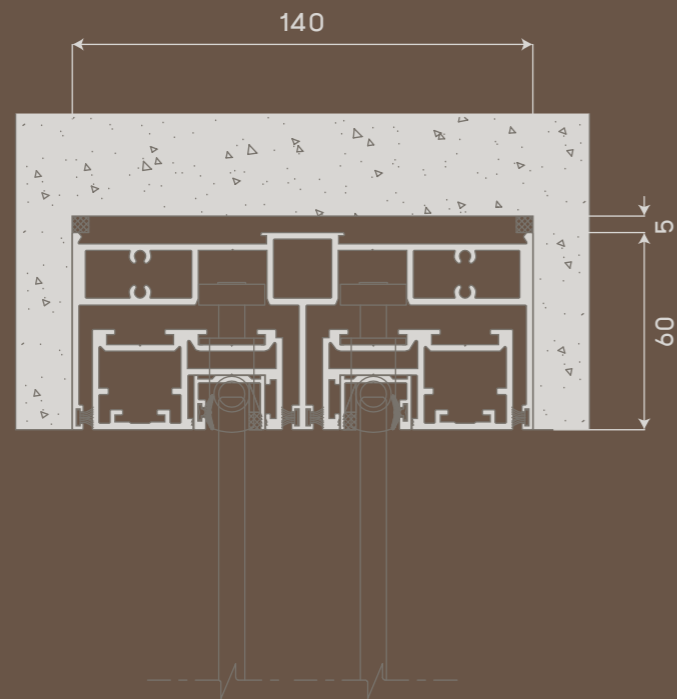

Invisible Sash

Hidden in Aluminium Frame

“ PANORAMA LITE ”

When MINIMALIST meets WINDOW

The design concept is inspired by architects & home owners who want uninterrupted view & lights into their homes.

As for style , Panorama Lite will give you a "MINIMAL" character. Giving your home a unique elegance.