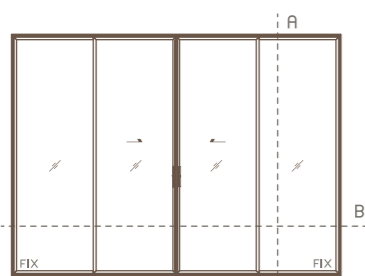

Max Panel Height	3,000	mm
Max Panel Width	2,000	mm
Max Load	250	Kg/Panel
Thickness Glass Max	6-20	mm

Win Resistance
1,600 Pa

Water Tightness
240 Pa

Air Tightness
300 Pa

CONTENT

EXPLORE OUR PRODUCT	02
LITE SLIDING DOORS (for exterior)	03
LITE SLIDING DOORS (for interior)	04
LITE SLIDING DOORS (4 panel)	05-06
LITE CORNER SLIDING DOORS	07-08
LITE SLIDING DOORS + FIX	09-10
IDENTITY DETAIL OF PRODUCT	11-12
INVISIBLE SASH DETAIL	13

CONFIGURATIONS

LITE SLIDING DOOR

(for exterior)

LITE SLIDING DOOR

(for interior)

LITE SLIDING DOOR
(4 Panel)

05

EXPAND YOUR VIEW WITH
"PANORAMA LITE"