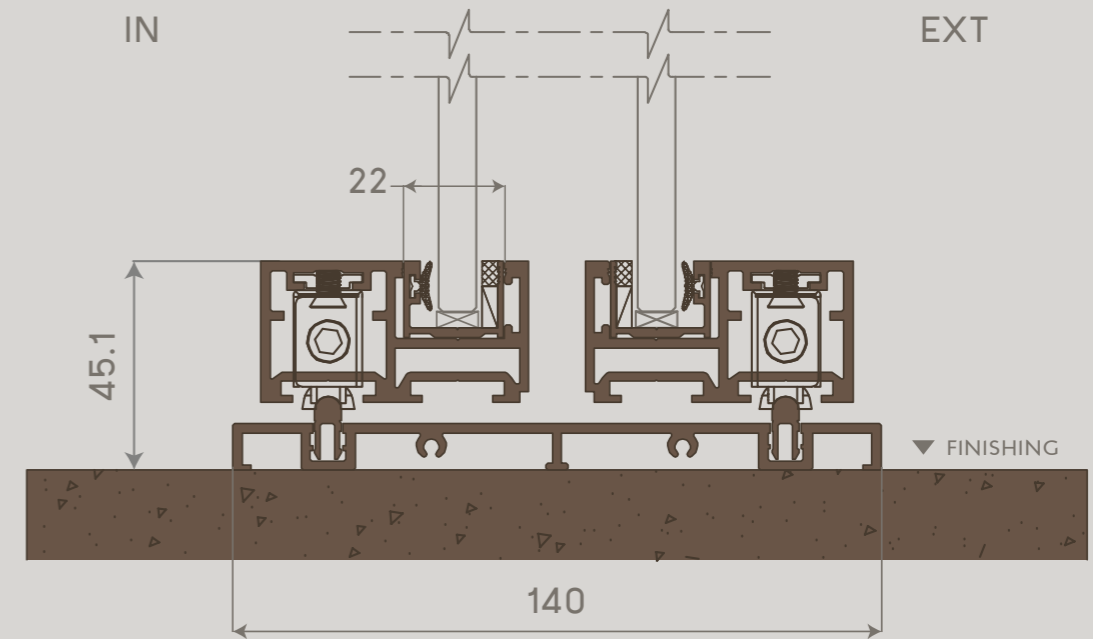

" A seamless transition from indoor to outdoor "

Optional low sill is available. It's designed to lie flush against surrounding floor.

Exterior Sill Prevents

HIDDEN FRAME

Interior Low Sill Option

Low Sill 15 mm Height