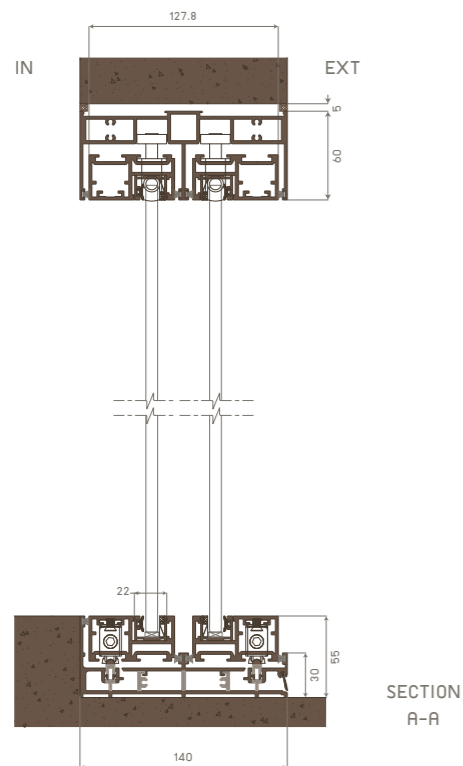

LITE CORNER SLIDING DOOR

" MORE IN YOUR CORNER "

07