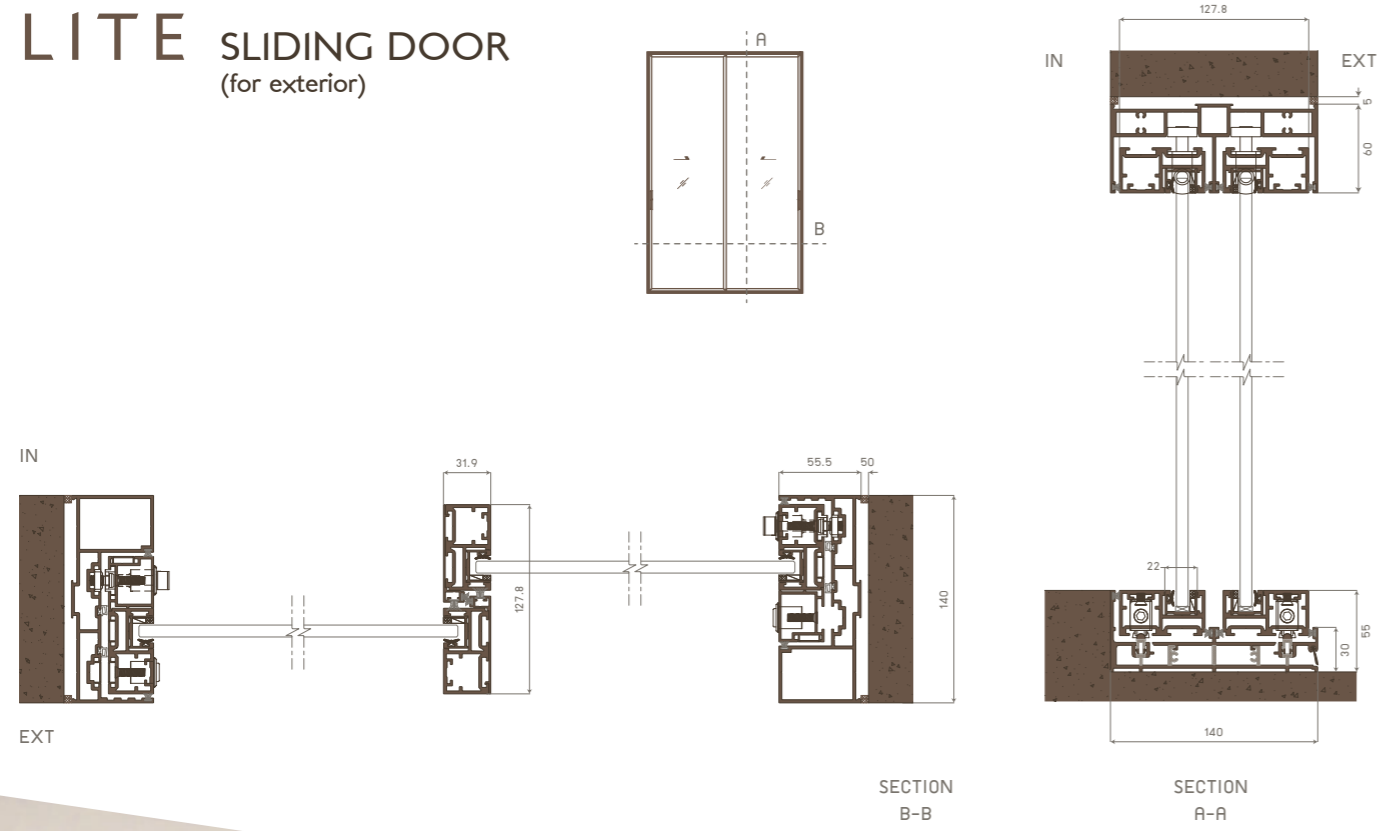

Max Panel Height	3,000	mm
Max Panel Width	2,000	mm
Max Load	250	Kg/Panel
Thickness Glass Max	6-20	mm

Win Resistance
1,600 Pa

Water Tightness
240 Pa

Air Tightness
300 Pa

CONTENT

EXPLORE OUR PRODUCT	02
LITE SLIDING DOORS (for exterior)	03
LITE SLIDING DOORS (for interior)	04
LITE SLIDING DOORS (4 panel)	05-06
LITE CORNER SLIDING DOORS	07-08
LITE SLIDING DOORS + FIX	09-10
IDENTITY DETAIL OF PRODUCT	11-12
INVISIBLE SASH DETAIL	13

CONFIGURATIONS

LITE SLIDING DOOR

(for exterior)

LITE SLIDING DOOR

(for interior)

LITE SLIDING DOOR
(4 Panel)

05

EXPAND YOUR VIEW WITH
"PANORAMA LITE"

- Water proof adapter
- Slim design

Max Width 2,000 mm

Hidden Handrails
Detail

Max Height
3,000 mm

Invisible Sash
Hidden in
Aluminium Frame

Slim 30 mm

DRAIN SYSTEM DETAIL

Our superior engineering sill prevent weather intrusion.
The sliding rail can be intergrated in the floor.