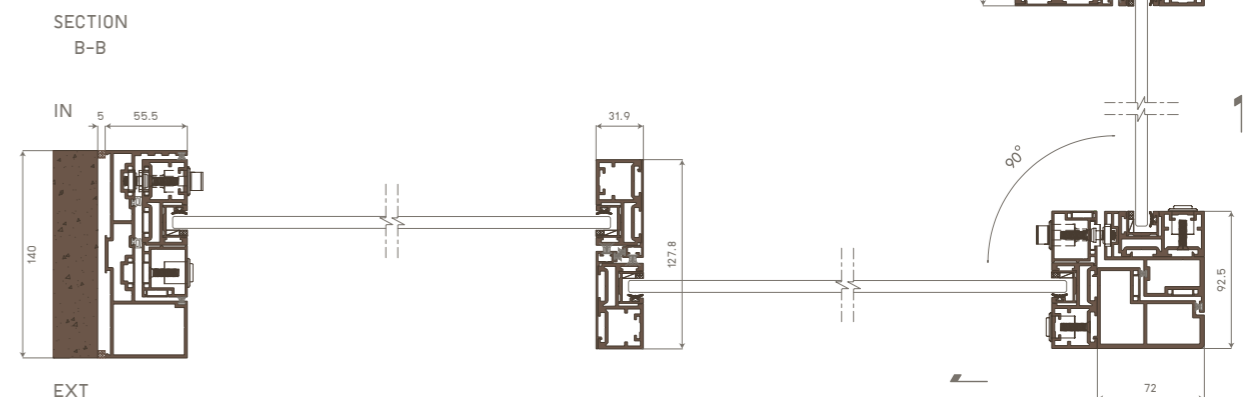

open up your space
with corner sliding door
with no post