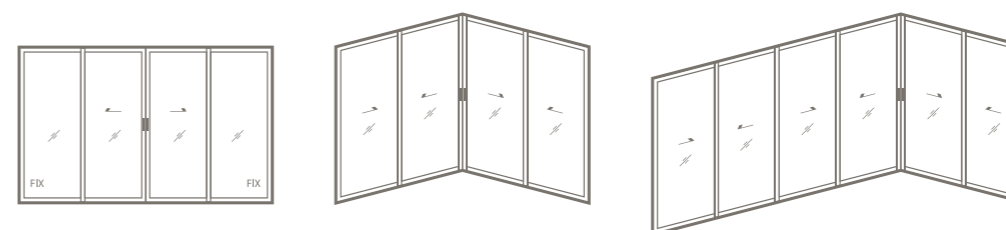

Max Panel Height	3,000	mm
Max Panel Width	2,000	mm
Max Load	250	Kg/Panel
Thickness Glass Max	6-20	mm

Win Resistance
1,600 Pa

Water Tightness
240 Pa

Air Tightness
300 Pa

CONTENT

EXPLORE OUR PRODUCT	02
LITE SLIDING DOORS (for exterior)	03
LITE SLIDING DOORS (for interior)	04
LITE SLIDING DOORS (4 panel)	05-06
LITE CORNER SLIDING DOORS	07-08
LITE SLIDING DOORS + FIX	09-10
IDENTITY DETAIL OF PRODUCT	11-12
INVISIBLE SASH DETAIL	13

CONFIGURATIONS

LITE SLIDING DOOR

(for exterior)

LITE SLIDING DOOR

(for interior)

LITE SLIDING DOOR
(4 Panel)

05

EXPAND YOUR VIEW WITH
"PANORAMA LITE"

- Water proof adapter
- Slim design

Max Width 2,000 mm

Hidden Handrails
Detail

Max Height
3,000 mm

Invisible Sash
Hidden in
Aluminium Frame

Slim 30 mm

DRAIN SYSTEM DETAIL

Our superior engineering sill prevent weather intrusion.
The sliding rail can be intergrated in the floor.