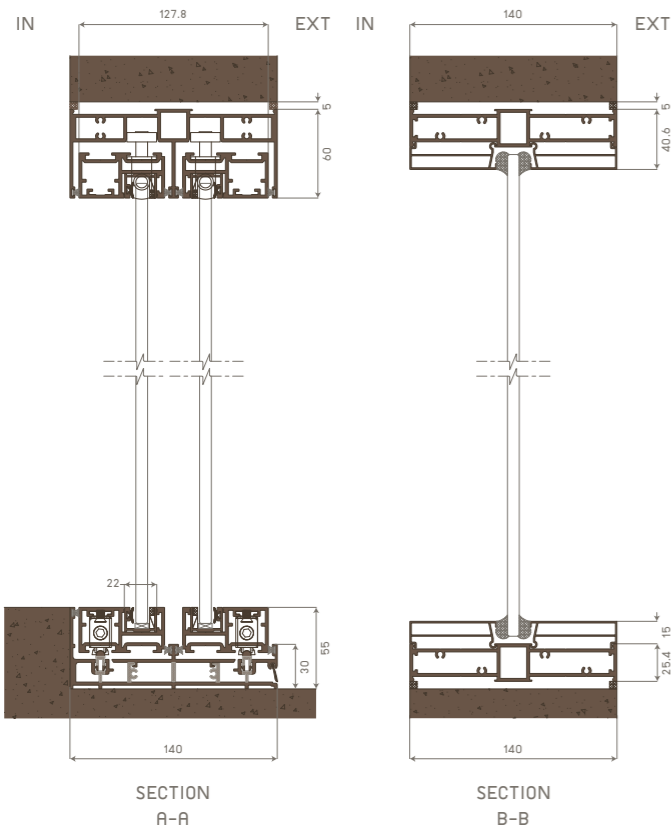

LITE SLIDING DOOR + FIX