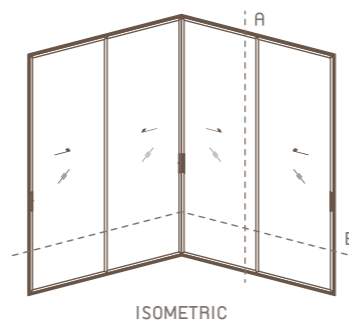

LITE CORNER SLIDING DOOR

" MORE IN YOUR CORNER "

07

open up your space
with corner sliding door
with no post

08