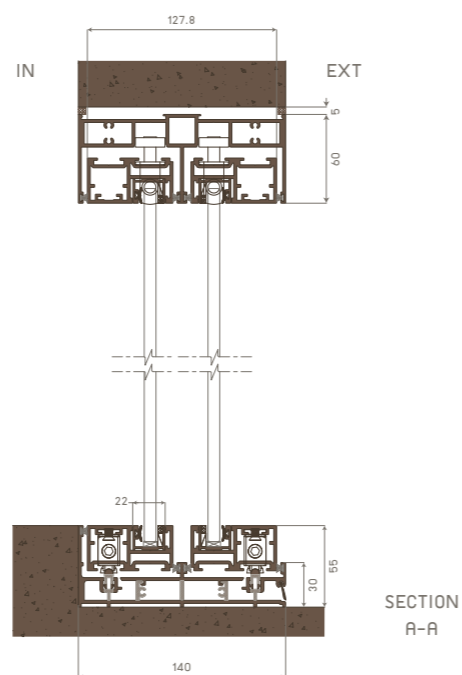

LITE SLIDING DOOR
(4 Panel)

05

EXPAND YOUR VIEW WITH
"PANORAMA LITE"

06