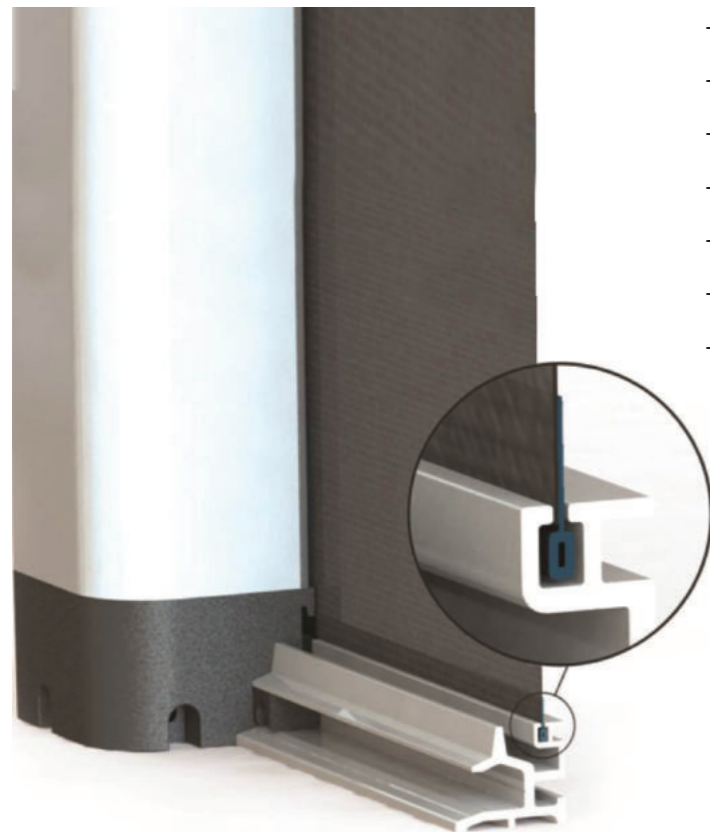

## Features

- Spans up to 4.0 metres in a single screen and 8.0 metres in a double screen.
- Unique mesh-to-track retention system which prevents sagging and stops mesh blowouts.
- High wind resistance.
- Recessed track option assists in the integration of door and screen installation.
- Available in a variety of finishes including powder-coated and wood grain.
- Exclusive Patented Brake System.
- Can be retrofitted to all makes of doors.
- Easily serviced.
- 1 Year limited warranty.
- Durable construction.