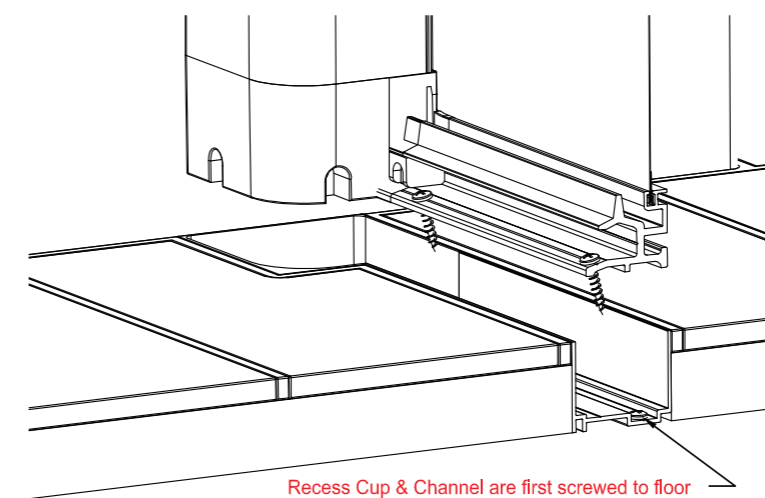

Features

- Spans up to 4.0 metres in a single screen and 8.0 metres in a double screen.
- Unique mesh-to-track retention system which prevents sagging and stops mesh blowouts.
- High wind resistance.
- Recessed track option assists in the integration of door and screen installation.
- Available in a variety of finishes including powder-coated and wood grain.
- Exclusive Patented Brake System.
- Can be retrofitted to all makes of doors.
- Easily serviced.
- 1 Year limited warranty.
- Durable construction.

- MAX WIDTH 4M. บานเดี่ยว, MAX WIDTH 8M. บานคู่
- MAX HEIGHT 3.2M.
- ระบบดึงเชื่อมกับราง ป้องกันมุ้งหย่อน มุ้งหลุด และป้องกันแมลง
- สามารถรับลมแรง หรือริมหทะเลได้
- บานสามารถเบรคทุกจุด เมื่อปล่อยมือจับ
- สามารถทำสีตาม ALUMINIUM ได้
- รับประกัน 1 ปี

DESIGN OPTION

SLIDING, OPEN, CASEMENT