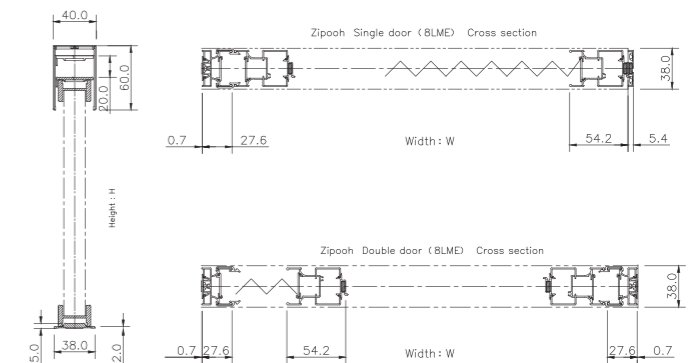

คุณสมบัติที่โดดเด่นเน้นคุณภาพ ด้วยนวัตกรรมจากต่างประเทศ เพื่อตอบสนองทุกความต้องการของบ้าน รับกับทุกวงกบและประตู-หน้าต่าง เสริมมาตรฐานให้เนื้อมุ้ง แข็งแรงด้วยวัสดุจากอเมริกา แก้ปัญหาเรื่องการแตกหัก ขีดขาดของเนื้อมุ้งได้เป็นอย่างดี รองรับการใช้งานที่หลากหลายเท่า ครอบคลุมทั้งระบบ ANODIZED และระบบ POWDER COATED มีสีให้เลือกตามความต้องการ ป้องกันกรดด่าง ออกแบบมาให้ระบบรางเลื่อนง่าย และง่ายต่อการติดตั้งในทุกรูปแบบเหมาะสมอย่างยิ่งกับบ้านยุคใหม่

TYPE & SPECIFICATIONS	ความกว้าง	ความสูง
มุ้งจิบ รางเดี่ยว	ไม่จำกัด สามารถต่อพ่วงได้	3400 mm. (รอยต่อผ้ามุ้งอยู่ที่ 3 เมตร)
มุ้งจิบ เก็บราง		
มุ้งจิบ ไร้ราง		
มุ้งจิบ รุ่นสลิง