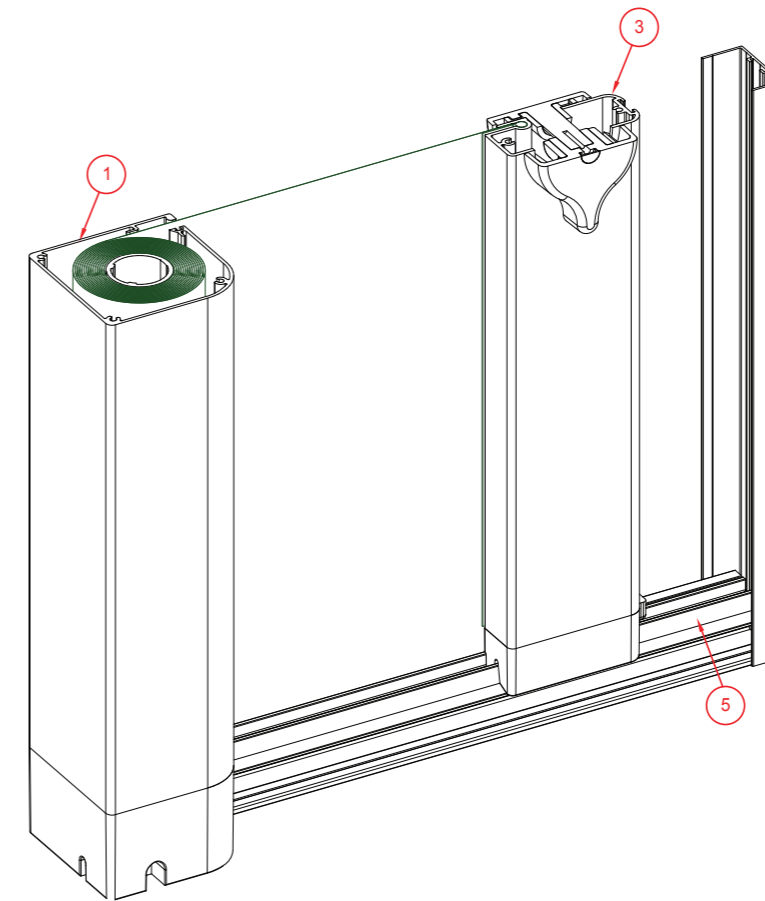

Features

- Spans up to 4.0 metres in a single screen and 8.0 metres in a double screen.
- Unique mesh-to-track retention system which prevents sagging and stops mesh blowouts.
- High wind resistance.
- Recessed track option assists in the integration of door and screen installation.
- Available in a variety of finishes including powder-coated and wood grain.
- Exclusive Patented Brake System.
- Can be retrofitted to all makes of doors.
- Easily serviced.
- 1 Year limited warranty.
- Durable construction.

- MAX WIDTH 4M. บานเดี่ยว, MAX WIDTH 8M. บานคู่
- MAX HEIGHT 3.2M.
- ระบบดึงเชื่อมกับราง ป้องกันมุ้งหย่อน มุ้งหลุด และป้องกันแมลง
- สามารถรับลมแรง หรือริมหทะเลได้
- บานสามารถเบรคทุกจุด เมื่อปล่อยมือจับ
- สามารถทำสีตาม ALUMINIUM ได้
- รับประกัน 1 ปี

DESIGN OPTION

SLIDING, OPEN, CASEMENT