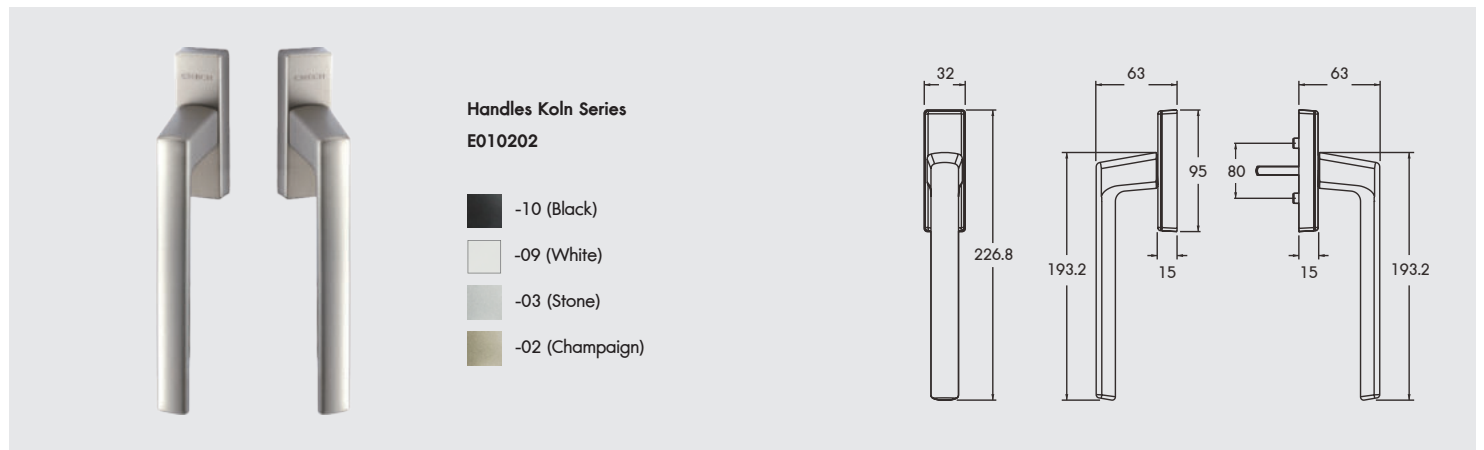

HARDWARE I WINSUITE

Sliding Doors