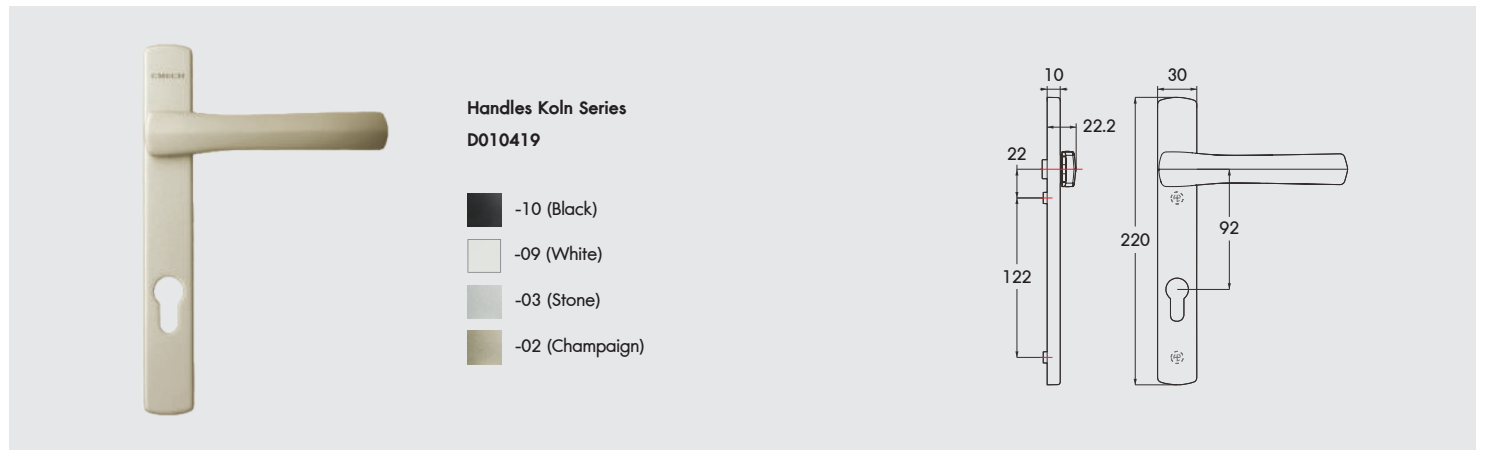

HARDWARE | EURO

Open Doors