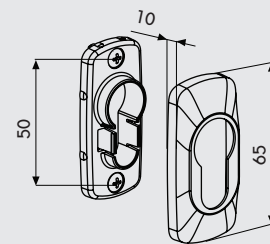

HARDWARE I PANORAMA

Open Doors

มือจับ HERA
Fapim

- (Black)
- (White)

บานพับ
Fapim

- (Black)
- (White)

ฝาปิดรูกุญแจ
FAPIM (2100C_MV)

- (Black)
- (White)