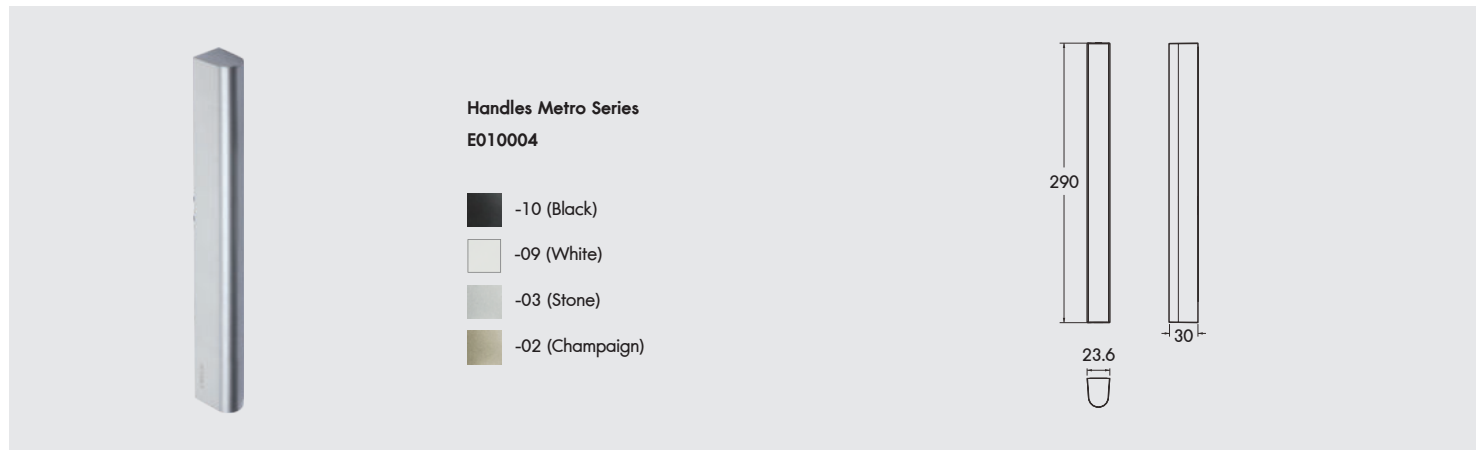

HARDWARE | EURO

Sliding Doors