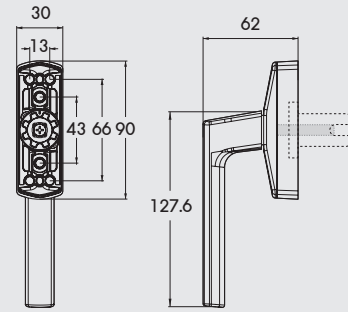

HARDWARE | EURO

Casement Windows

Handles Kohn Series
A010213

- -10 (Black)
- -09 (White)
- -03 (Stone)
- -02 (Champaign)

Handles Turn Series
A010412