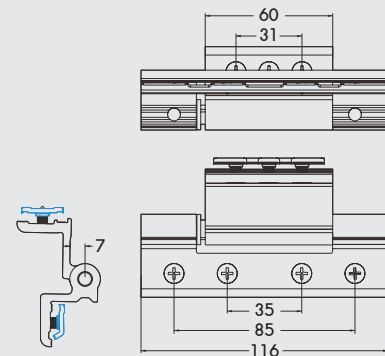

Option

80 kg Clamping Hinge
B040059

-  -09 (White)
-  -03 (Stone)
-  -02 (Champaign)

Cylinder Cover
E140001

-  -10 (Black)
-  -09 (White)
-  -03 (Stone)
-  -02 (Champaign)

HARDWARE I EURO

PAGE

6