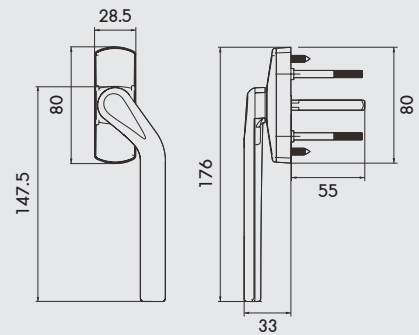

-  -10 (Black)
-  -09 (White)
-  -03 (Stone)
-  -02 (Champaign)

Handles Turn Series
A010412

-  -10 (Black)
-  -09 (White)
-  -03 (Stone)
-  -02 (Champaign)

Handles Fly Screen Series
A010423

-  -10 (Black)
-  -09 (White)
-  -03 (Stone)
-  -02 (Champaign)