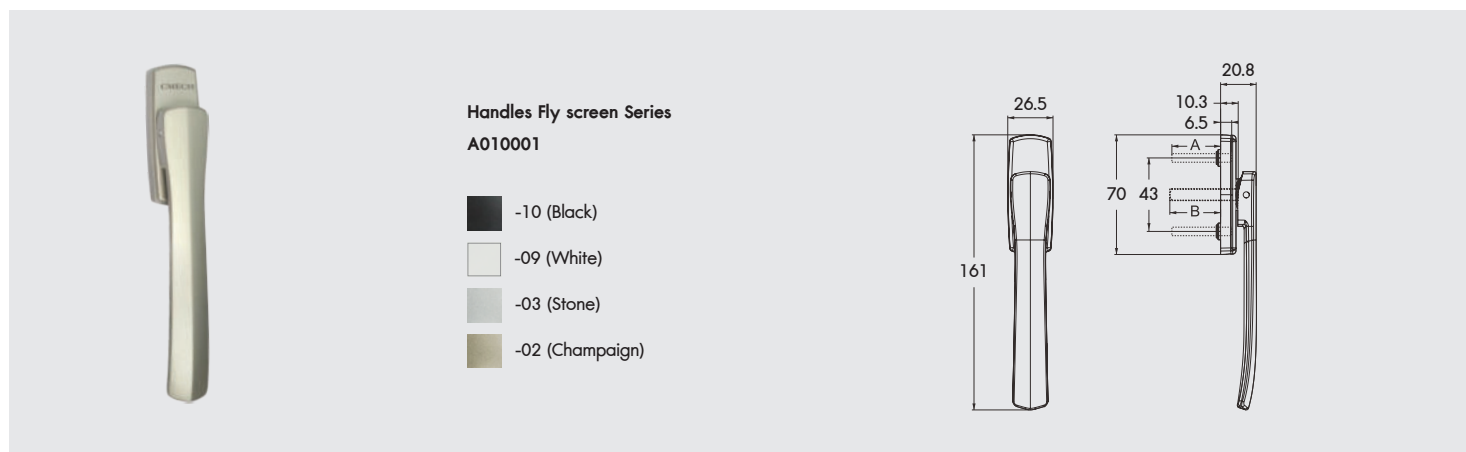

Without Cylinder

HARDWARE | EURO

Open Doors

HARDWARE I EURO

Sliding Windows

HARDWARE | EURO

Casement Windows

Handles Kohn Series
A010213