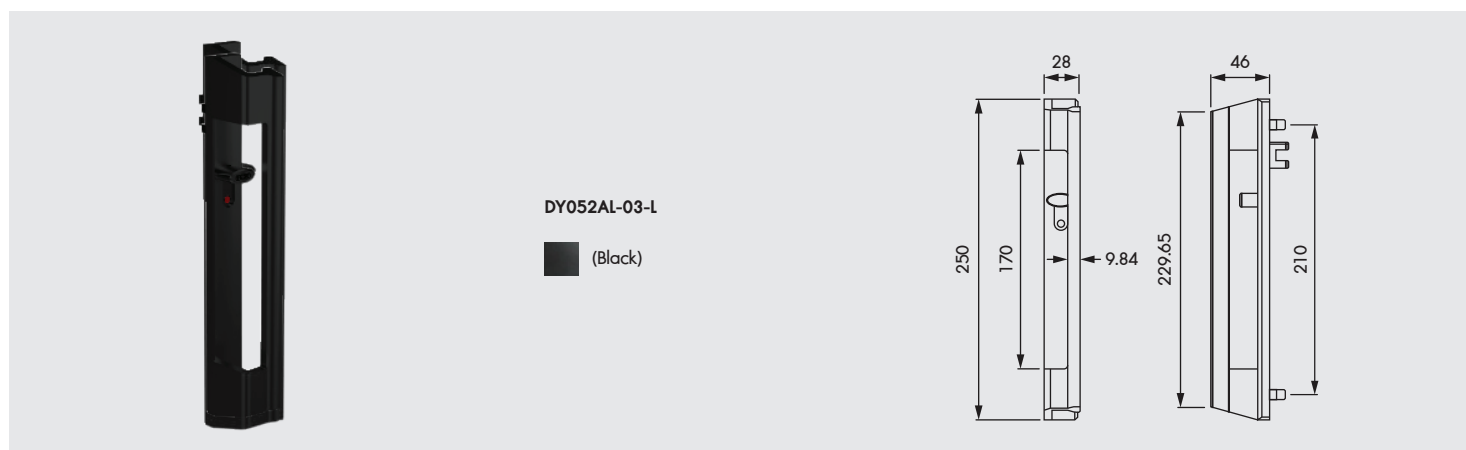

HARDWARE I PANORAMA LITE

Sliding Doors