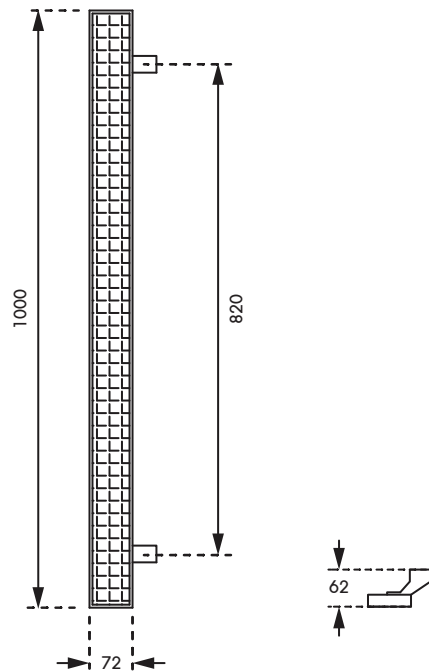

PVD09/Shell

DH-100/72
Height = 1,000 mm.
C-C = 820 mm.

DH-100/72
Stainless Steel (SUS304)

HARDWARE | SWING & HANGING

Doors Handle

PVD10/RSA

PVD10/RSA

DH-10x10
Dimension = 100x100 mm.
C-C = 50 mm.