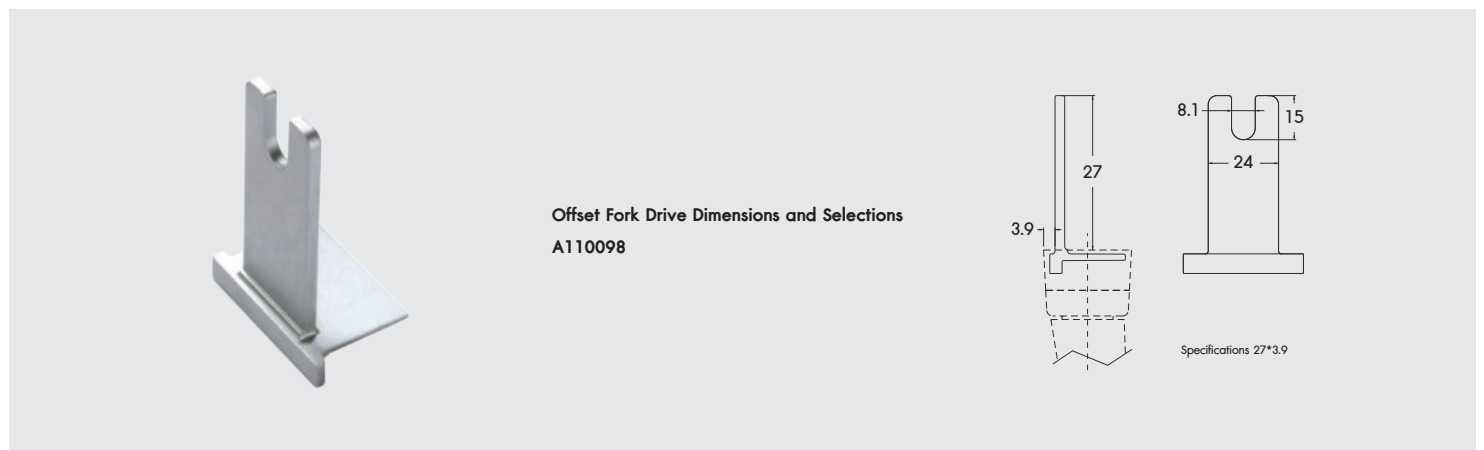

Handles Recessed Series
E010026

- 10 (Black)
- 09 (White)
- 03 (Stone)
- 02 (Champaign)

HARDWARE I EURO LITE

Casement Windows

HARDWARE I EURO LITE

Option

HARDWARE I EURO LITE

Fly Screen