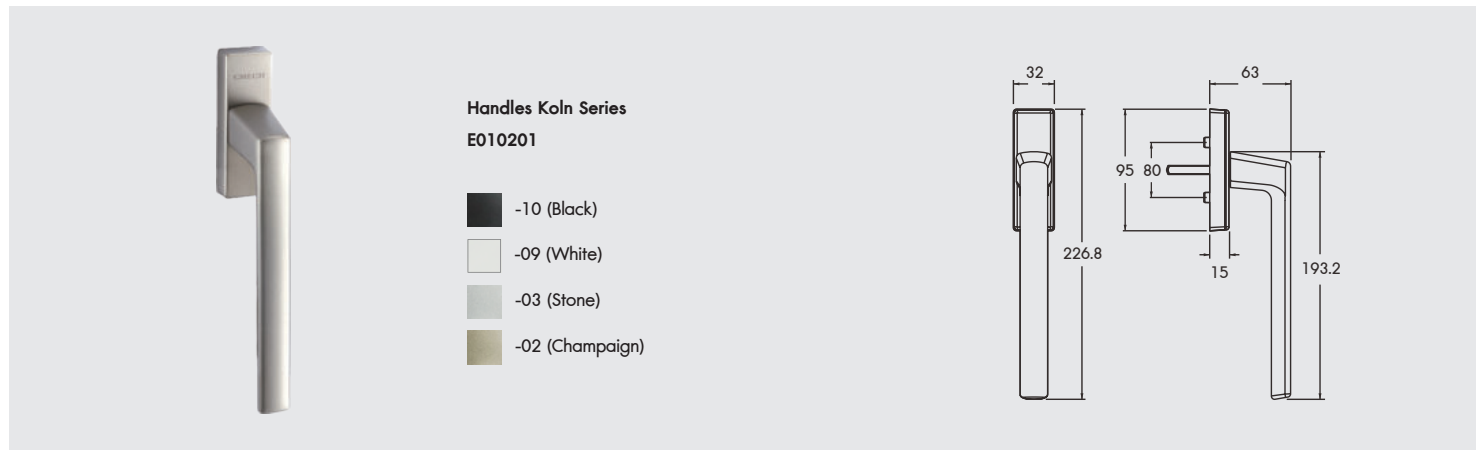

HARDWARE I WINSUITE

Sliding Doors