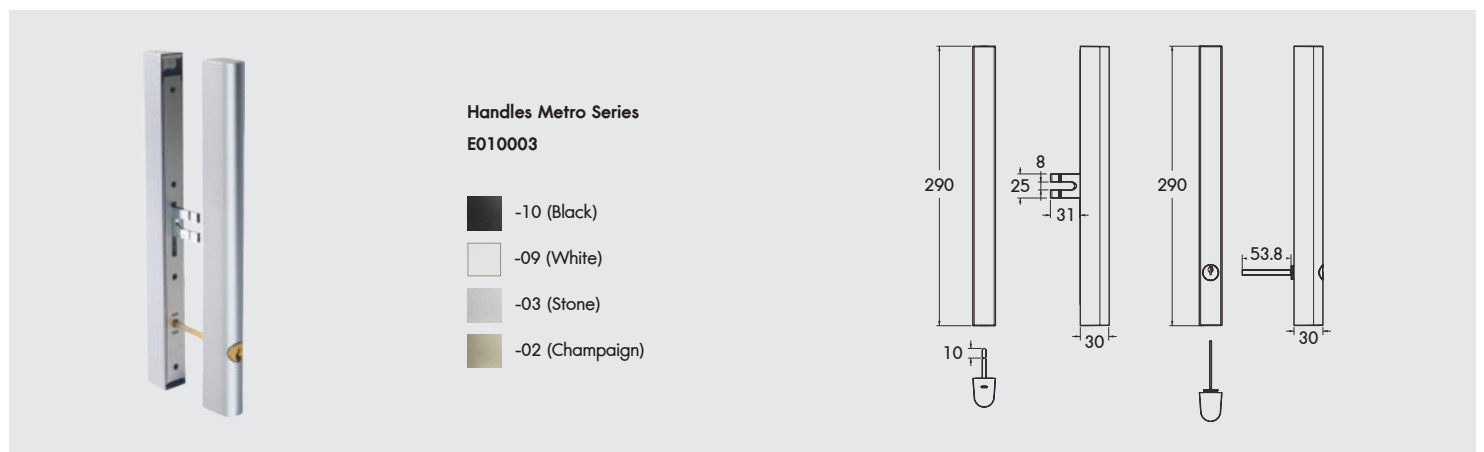

HARDWARE | EURO

Sliding Doors