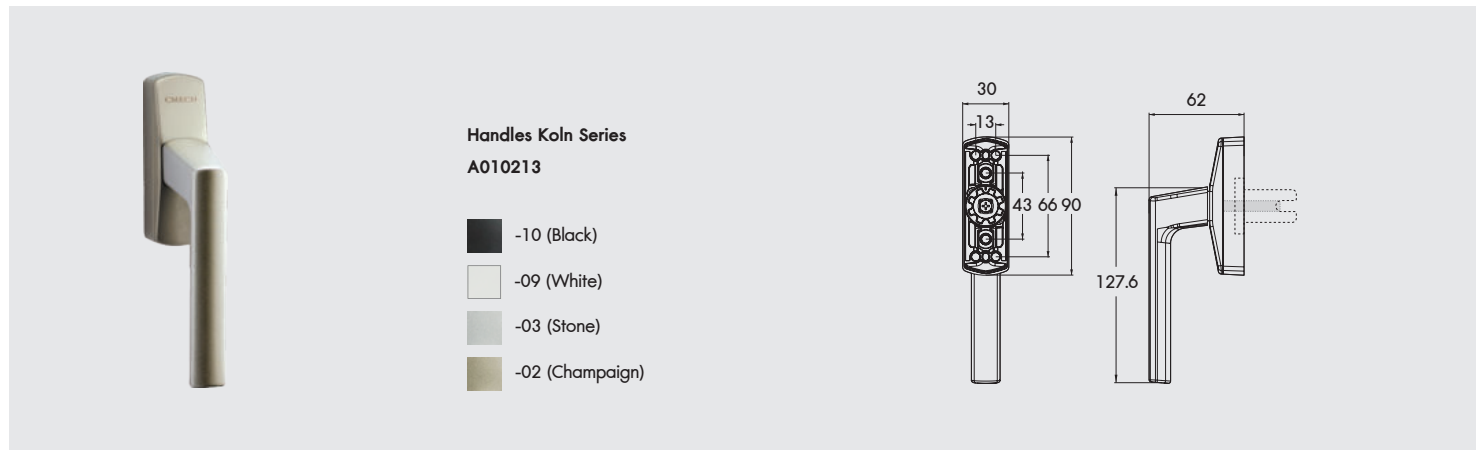

HARDWARE I EURO LITE

Casement Windows