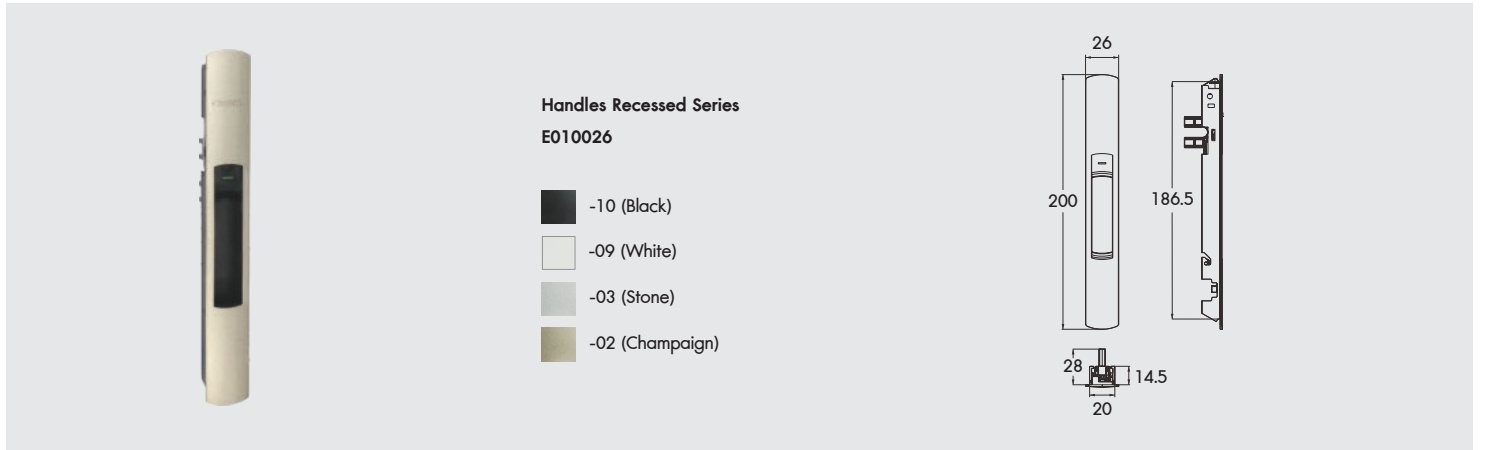

Handles Recessed Series
E010026

- 10 (Black)
- 09 (White)
- 03 (Stone)
- 02 (Champaign)

HARDWARE I EURO LITE

Casement Windows

HARDWARE I EURO LITE

Option

HARDWARE I EURO LITE

Fly Screen