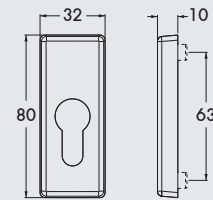

- -10 (Black)
- -09 (White)
- -03 (Stone)
- -02 (Champaign)