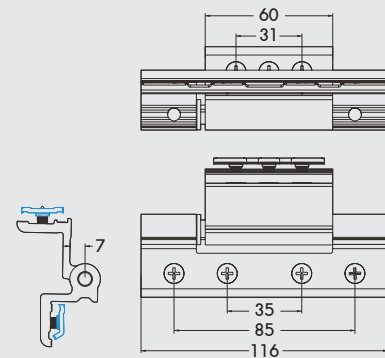

- 10 (Black)
- 09 (White)
- 03 (Stone)
- 02 (Champaign)

Handles Recessed Series
E010026

- 10 (Black)
- 09 (White)
- 03 (Stone)
- 02 (Champaign)

HARDWARE I EURO

Option

80 kg Clamping Hinge
B040059

-  -09 (White)
-  -03 (Stone)
-  -02 (Champaign)