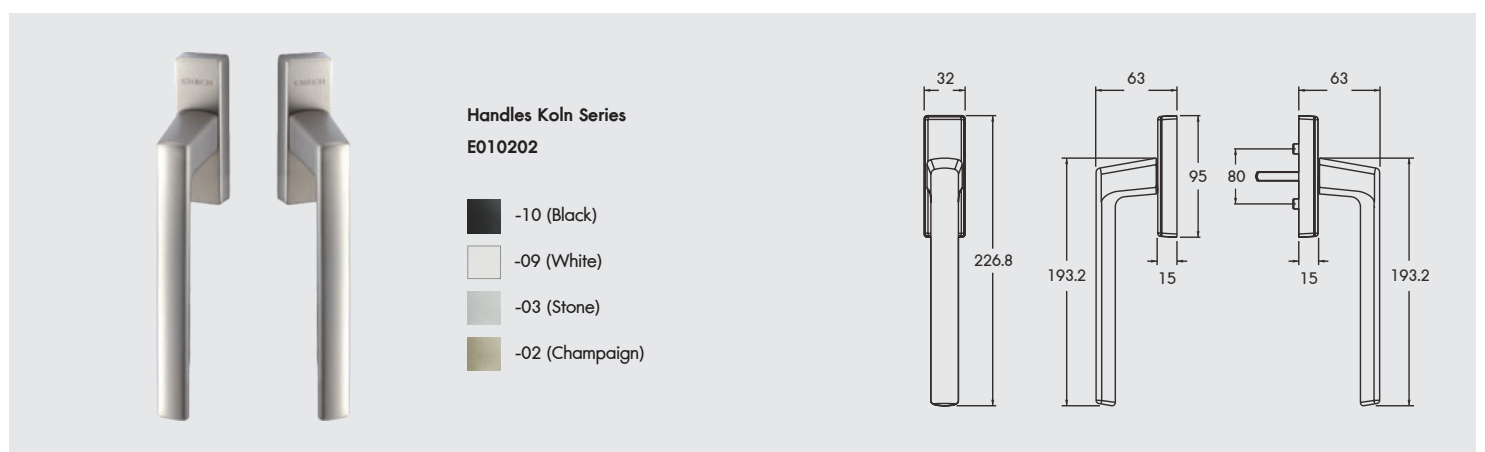

HARDWARE | EURO

Open Doors