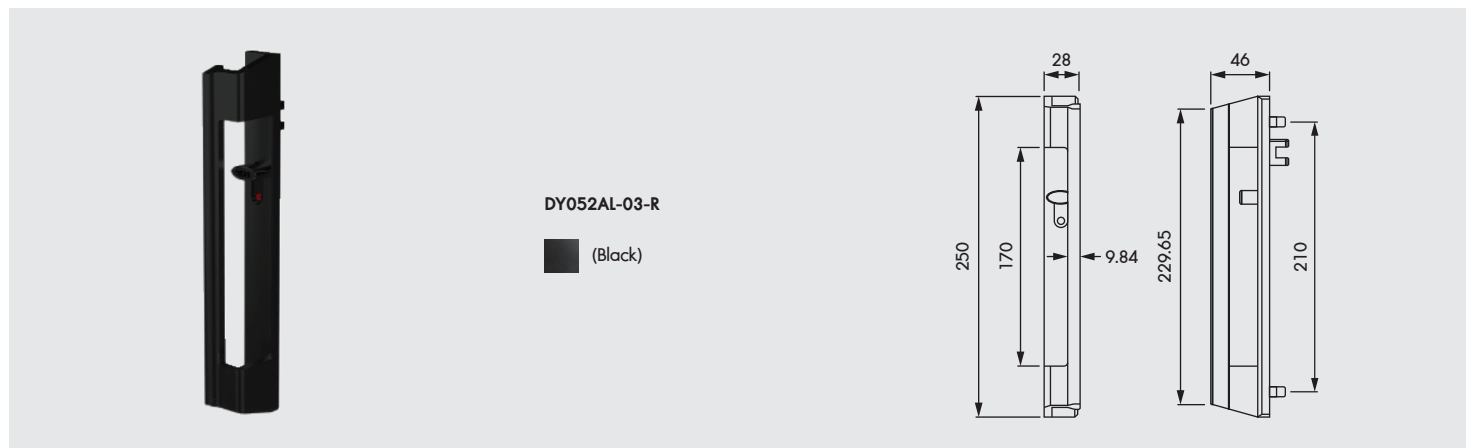

HARDWARE I PANORAMA LITE

Sliding Doors