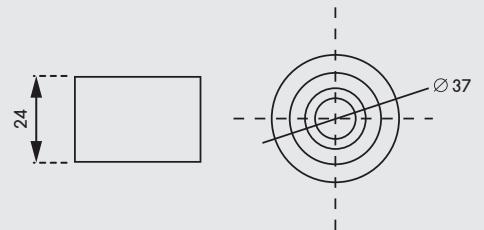

FLOOR & WALL DOOR STOP
RUBBER 1 " (BLACK)