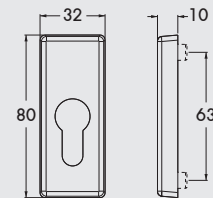

Option

80 kg Clamping Hinge
B040059

-  -09 (White)
-  -03 (Stone)
-  -02 (Champaign)

Cylinder Cover
E140001

-  -10 (Black)
-  -09 (White)
-  -03 (Stone)
-  -02 (Champaign)

HARDWARE I EURO

PAGE

6