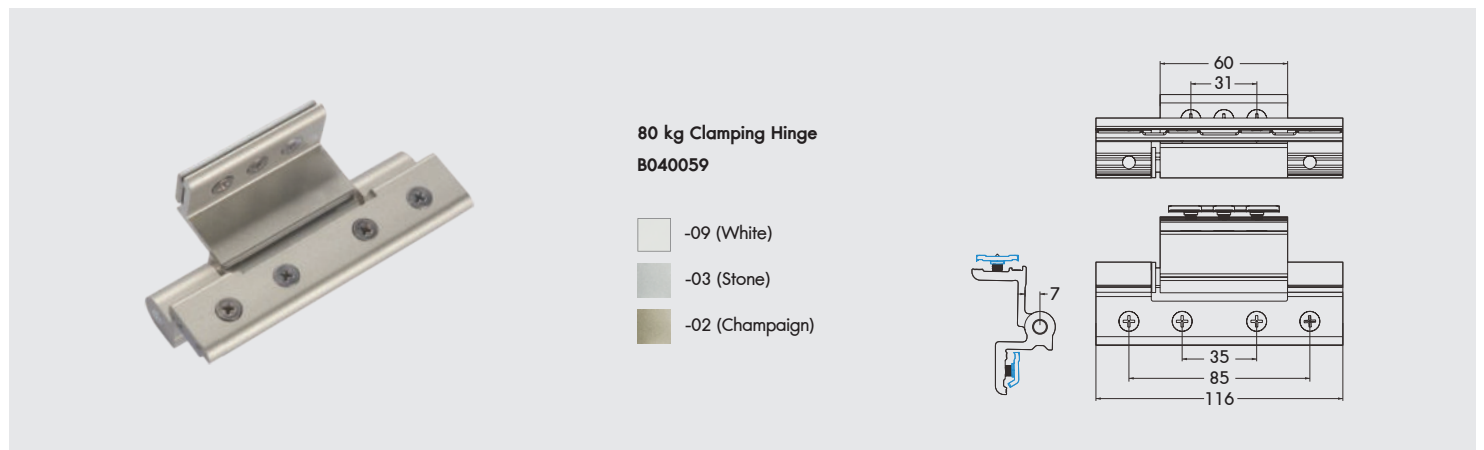

Handles Recessed Series
E010026

- 10 (Black)
- 09 (White)
- 03 (Stone)
- 02 (Champaign)

HARDWARE I EURO LITE

Casement Windows

HARDWARE I EURO LITE

Option

HARDWARE I EURO LITE

Fly Screen