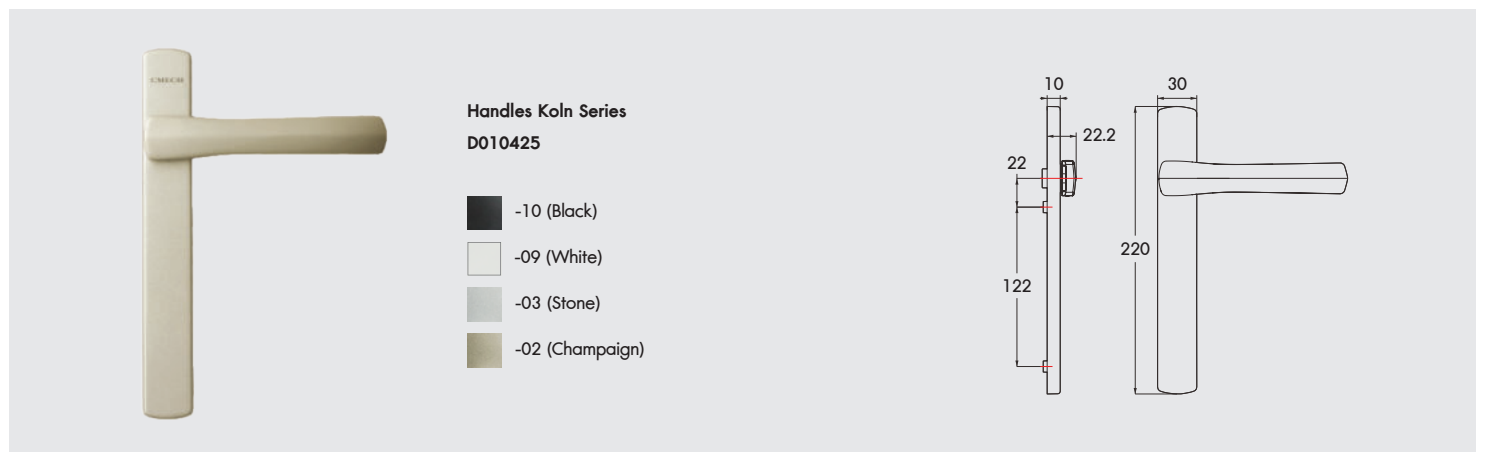

HARDWARE | EURO

Open Doors