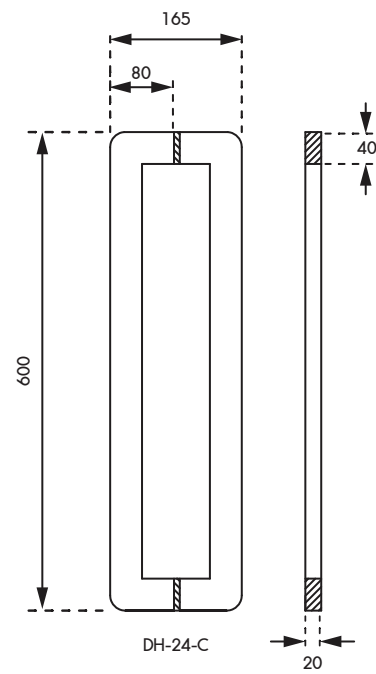

PVD 07

AB

PVD 24

PSS

HARDWARE | SWING & HANGING

Doors Handle

PVD06/Shell

SB/Shell

PVD09/Shell

DH-100/72
Height = 1,000 mm.
C-C = 820 mm.

DH-100/72
Stainless Steel (SUS304)

HARDWARE | SWING & HANGING

Doors Handle

PVD10/RSA

PVD10/RSA

DH-10x10
Dimension = 100x100 mm.
C-C = 50 mm.