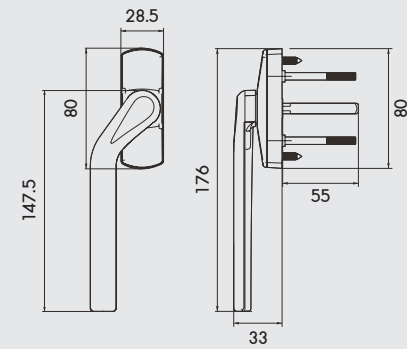

- -10 (Black)
- -09 (White)
- -03 (Stone)
- -02 (Champaign)

Handles Fly Screen Series
A010423