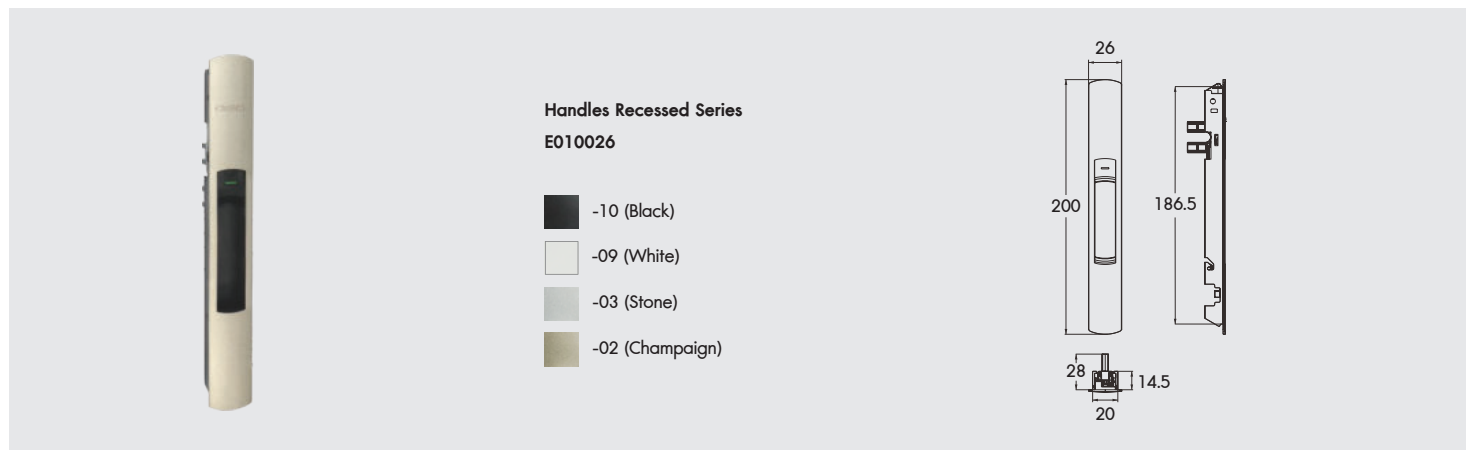

Without Cylinder

HARDWARE | EURO

Open Doors

HARDWARE I EURO

Sliding Windows

HARDWARE | EURO

Casement Windows

Handles Kohn Series
A010213