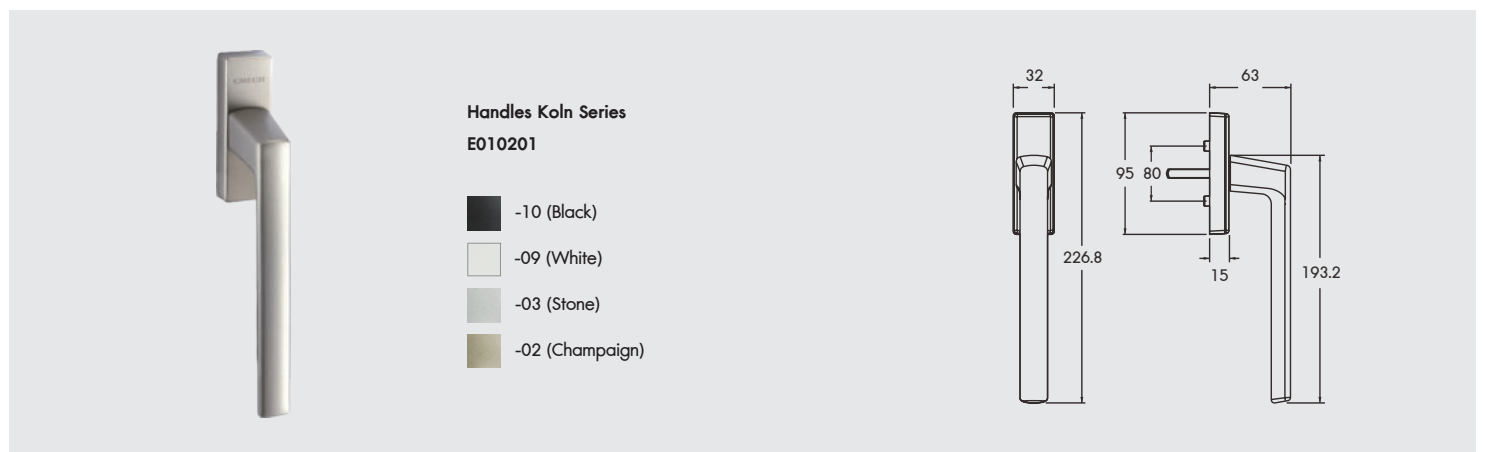

HARDWARE | EURO

Open Doors