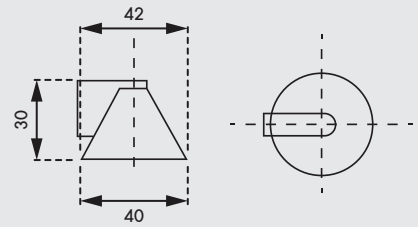

FLOOR DOOR STOP
DS 028 BIG (BSN, AB, PB)