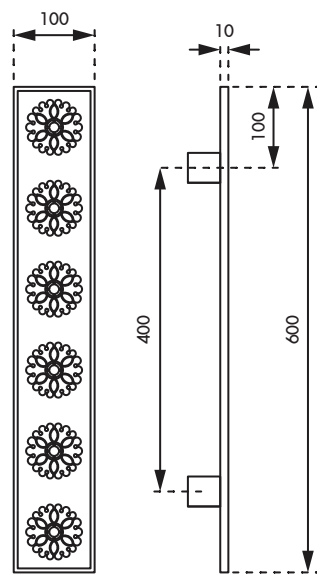

PVD09/Shell

DH-100/72
Height = 1,000 mm.
C-C = 820 mm.

DH-100/72
Stainless Steel (SUS304)

HARDWARE | SWING & HANGING

Doors Handle

PVD10/RSA

PVD10/RSA

DH-10x10
Dimension = 100x100 mm.
C-C = 50 mm.

PVD06/RSA

AB/RSA

DH-1000x10
Height = 1,000 mm.
C-C = 600 mm.

PVD10/RSA

PVD09/Texture

DH-1050/38
Height = 12,00 mm.
C-C = 915 mm.

HARDWARE | SWING & HANGING

Doors Handle

DH10x10
SB/BLACK

DH10x10
PVD10/BLACK

DH10x10
PVD06/BLACK

DH10x60
SB/BLACK

DH10x60
PVD10/BLACK

DH10x60
PVD06/BLACK

DH-10x60

DH-24-C
Frame : Stainless Steel (SUS304)
Decorative Part : Aluminium